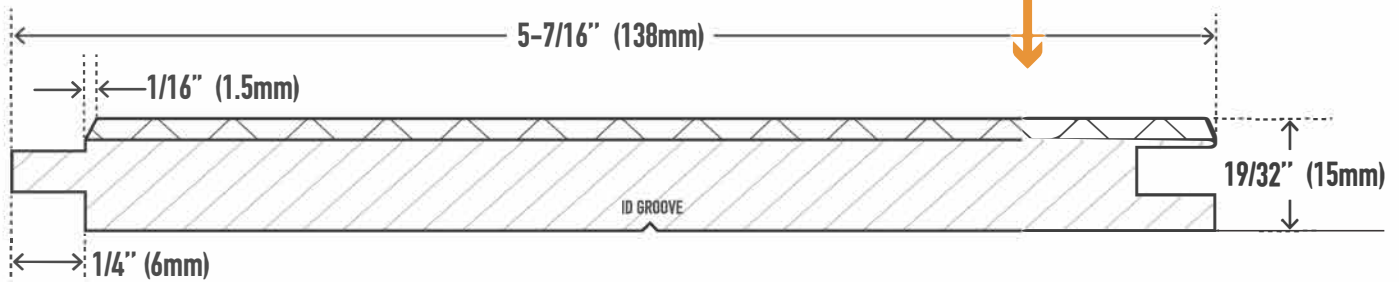

MEET YOUR NEW
SUSTAINABLE
FUTURE

THE
VALE

Visscher
Lumber

Timber
Connection

1x6
THE MICRO V
VG WESTERN RED CEDAR VENEER

PRODUCT NAME:
1X6 CLEAR VG/MG SF S1SV2E

SPECIES:
100% WESTERN RED CEDAR

NOMINAL THICKNESS:
1"

NOMINAL WIDTH:
6"

LENGTH:
8'-16' ODD & EVEN

TRIM BACKS:
3'-5', 6' & 7' ODD & EVEN

GREEN/KILN DRIED:
KILN DRIED

FACE:
SOLID VENEER V/G OR M/G

BACKING:
EDGE GLUED / FINGER JOINTED

GRADE:
A OR BETTER (10-15% "B")

1"

NOMINAL WIDTH:

6"

LENGTH:

8'-16' ODD & EVEN

TRIM BACKS:

3'-5', 6' & 7' ODD & EVEN

GREEN/KILN DRIED:

5-1/8" (130mm)

PACKAGE SIZE:

VARIOUS

HEIGHT:

7 BUNDLES

WIDTH:

8 BUNDLES

PIECES PER BUNDLE: