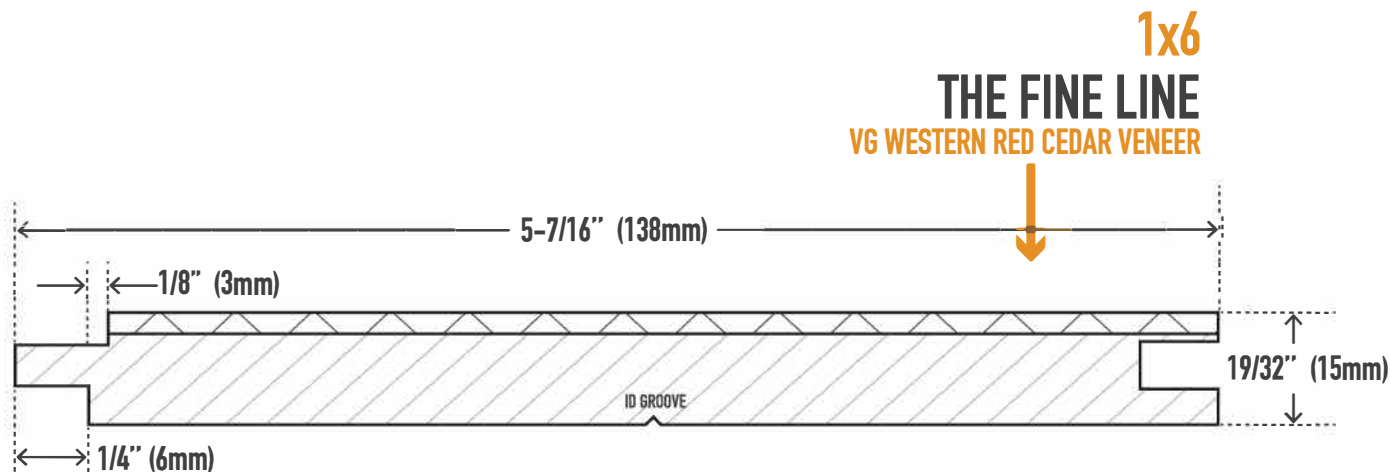

MEET YOUR NEW
SUSTAINABLE
FUTURE

THE
VALE

Visscher
Lumber

Timber
Connection

1x6
THE MICRO V
VG WESTERN RED CEDAR VENEER

PRODUCT NAME:
1X6 CLEAR VG/MG SF S1SV2E

SPECIES:
100% WESTERN RED CEDAR

NOMINAL THICKNESS:
1"

NOMINAL WIDTH:
6"

LENGTH:
8'-16' ODD & EVEN

TRIM BACKS:
3'-5', 6' & 7' ODD & EVEN

GREEN/KILN DRIED:
KILN DRIED

FACE:
SOLID VENEER V/G OR M/G

BACKING:
EDGE GLUED / FINGER JOINTED

GRADE:
A OR BETTER (10-15% "B")

FINISHED COVERAGE:
5-1/8" (130mm)

PACKAGE SIZE:
VARIOUS

HEIGHT:
7 BUNDLES

WIDTH:
8 BUNDLES

PIECES PER BUNDLE:
8

END CAPS:
YES

PAPER WRAP / BOX:
PAPER WRAP / CARDBOARD SIDES & TOP

FACE TO BE PROTECTED:
SMOOTH FACE

MEET YOUR NEW
SUSTAINABLE
FUTURE

THE
VALE

Visscher
Lumber

PRODUCT NAME:

1X6 CLEAR VG/MG SF SQ. EDGE WITH 3mm GAP

SPECIES:

100% WESTERN RED CEDAR

NOMINAL THICKNESS: