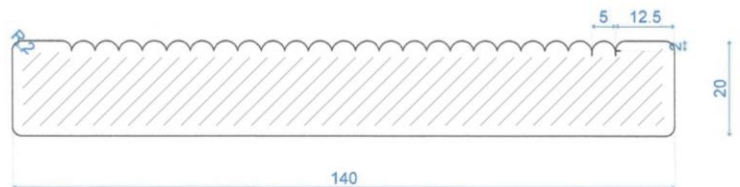

Stock availability

LIGNIA Decking - K/D FSC Mix Credit

Section size: 20 x 140mm eased 4 edges, reeded 1 face and smooth on the reverse face

LIGNIA Standard Sawn - K/D FSC Mix Credit

22 x 100mm	25 x 100mm	32 x 100mm
22 x 115mm	25 x 125mm	32 x 125mm
22 x 145mm	25 x 145mm	32 x 175mm
22 x 150mm	25 x 150mm	32 x 200mm
22 x 170mm	25 x 175mm	
22 x 200mm	25 x 200mm	
	25 x 225mm	
	25 x 250mm	
	25 x 270mm	
	25 x 300mm	