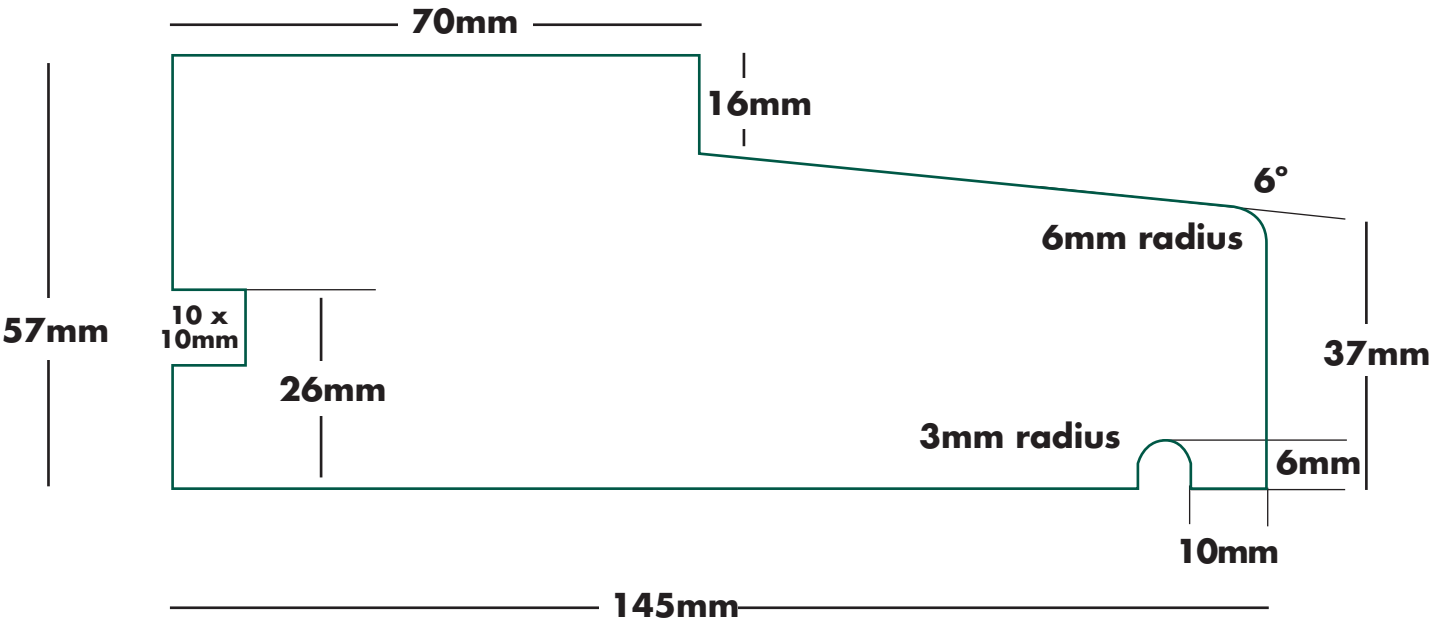

MOULDING: STEP CILL

SIZE: 57mm x 145mm (70mm TOP)

TIMBER
CONNECTION

The pack leaders

Please note drawings are not to scale

MOULDING: STEP CILL

SIZE: 57mm x 145mm (95mm TOP)

TIMBER
CONNECTION
The pack leaders

Please note drawings are not to scale

MOULDING: STEP CILL

SIZE: 57mm x 170mm (95mm TOP)

**TIMBER
CONNECTION**

The pack leaders

Please note drawings are not to scale