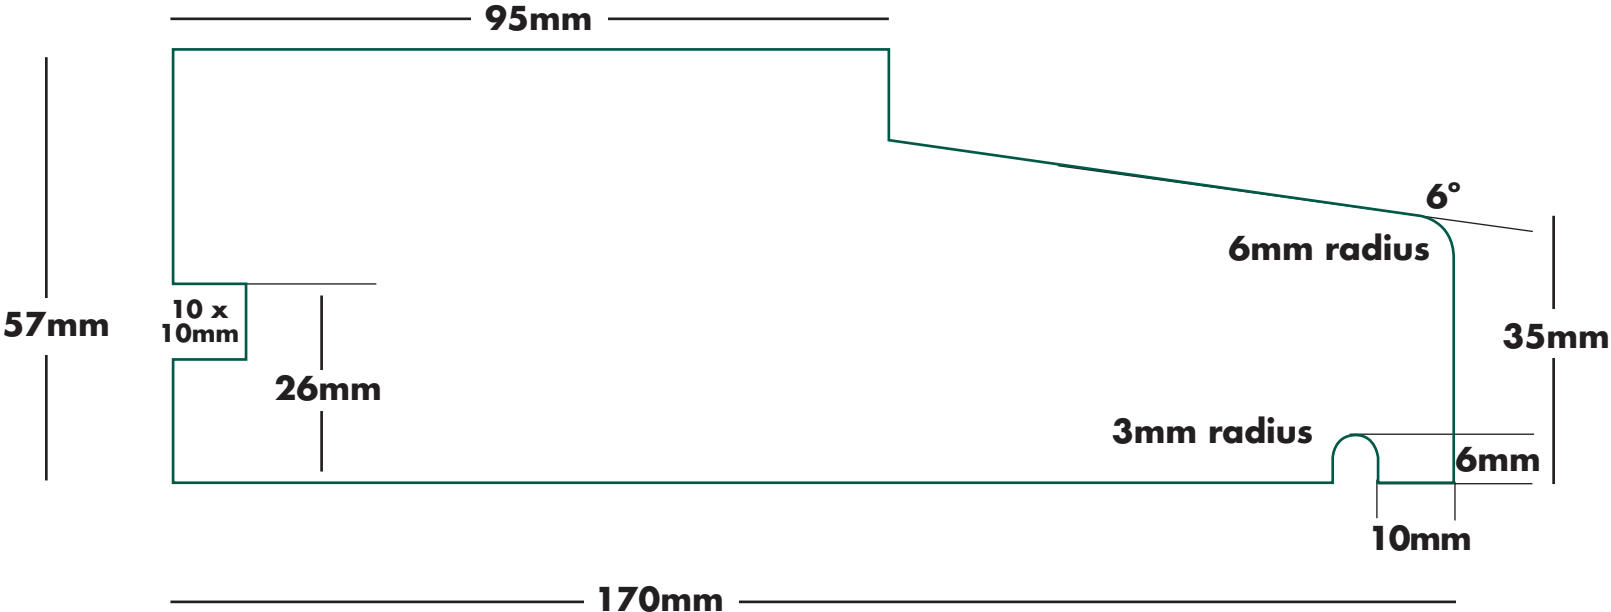

MOULDING: STEP CILL

SIZE: 57mm x 145mm (70mm TOP)

TIMBER
CONNECTION

The pack leaders

Please note drawings are not to scale

MOULDING: STEP CILL

SIZE: 57mm x 145mm (95mm TOP)

TIMBER
CONNECTION
The pack leaders

Please note drawings are not to scale

MOULDING: STEP CILL

SIZE: 57mm x 170mm (95mm TOP)

**TIMBER
CONNECTION**

The pack leaders

Please note drawings are not to scale