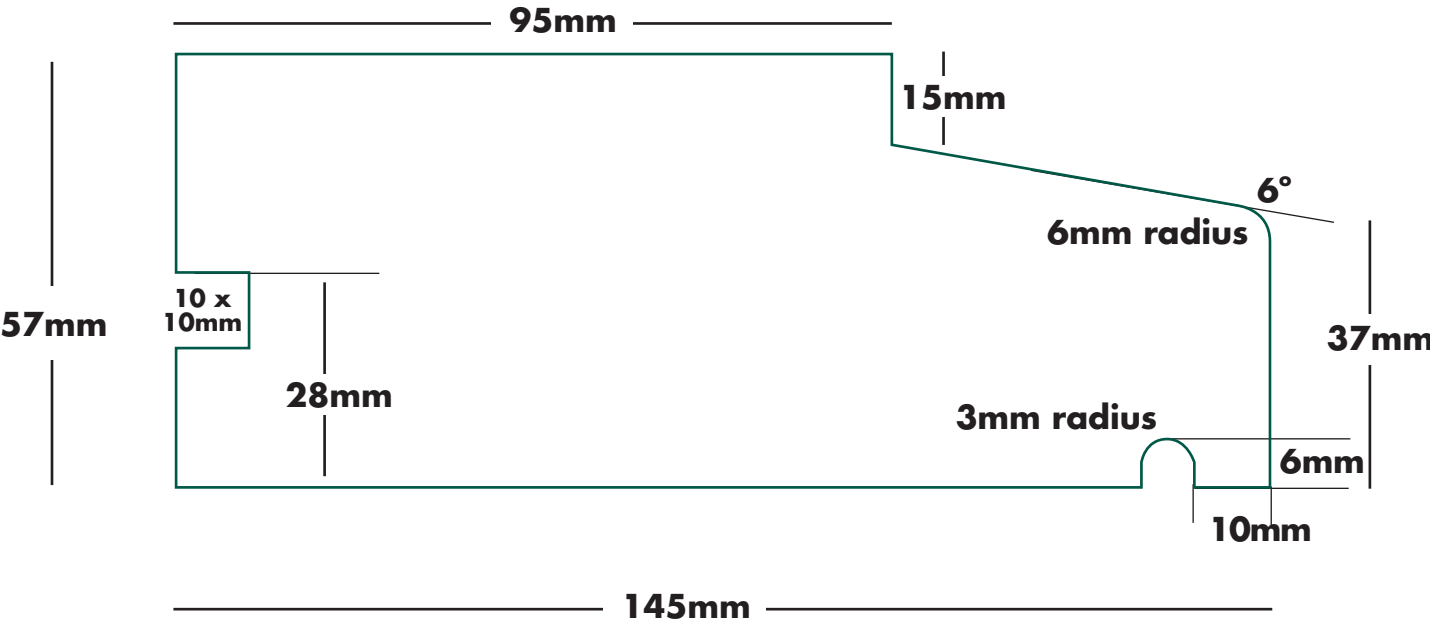

MOULDING: STEP CILL

SIZE: 57mm x 145mm (70mm TOP)

TIMBER
CONNECTION

The pack leaders

Please note drawings are not to scale

MOULDING: STEP CILL

SIZE: 57mm x 145mm (95mm TOP)

TIMBER
CONNECTION
The pack leaders

Please note drawings are not to scale

MOULDING: STEP CILL

SIZE: 57mm x 170mm (95mm TOP)

**TIMBER
CONNECTION**

The pack leaders

Please note drawings are not to scale