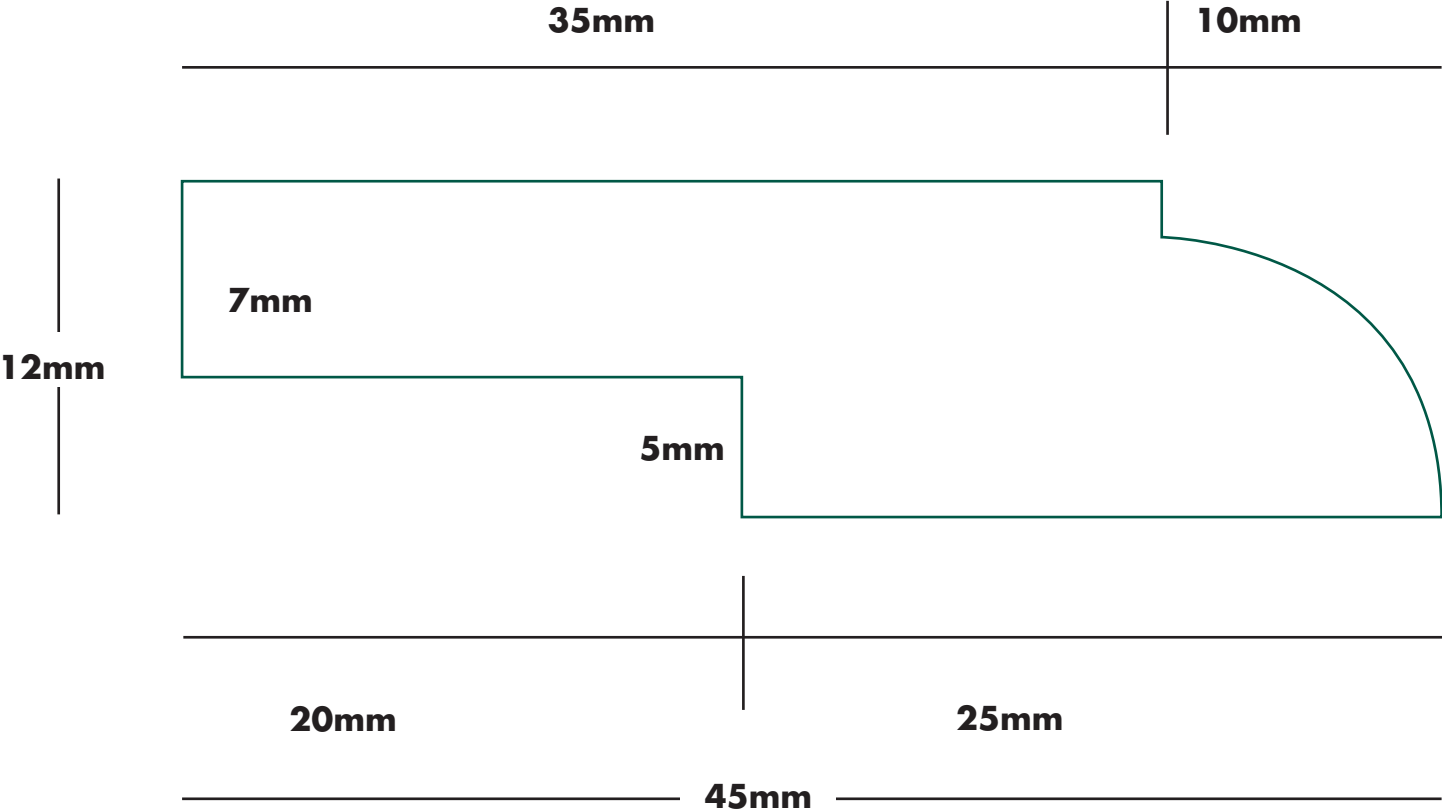

MOULDING: Rebated Ovolo

SIZE: 12mm x 45mm

TIMBER
CONNECTION

The pack leaders

Please note drawings are not to scale