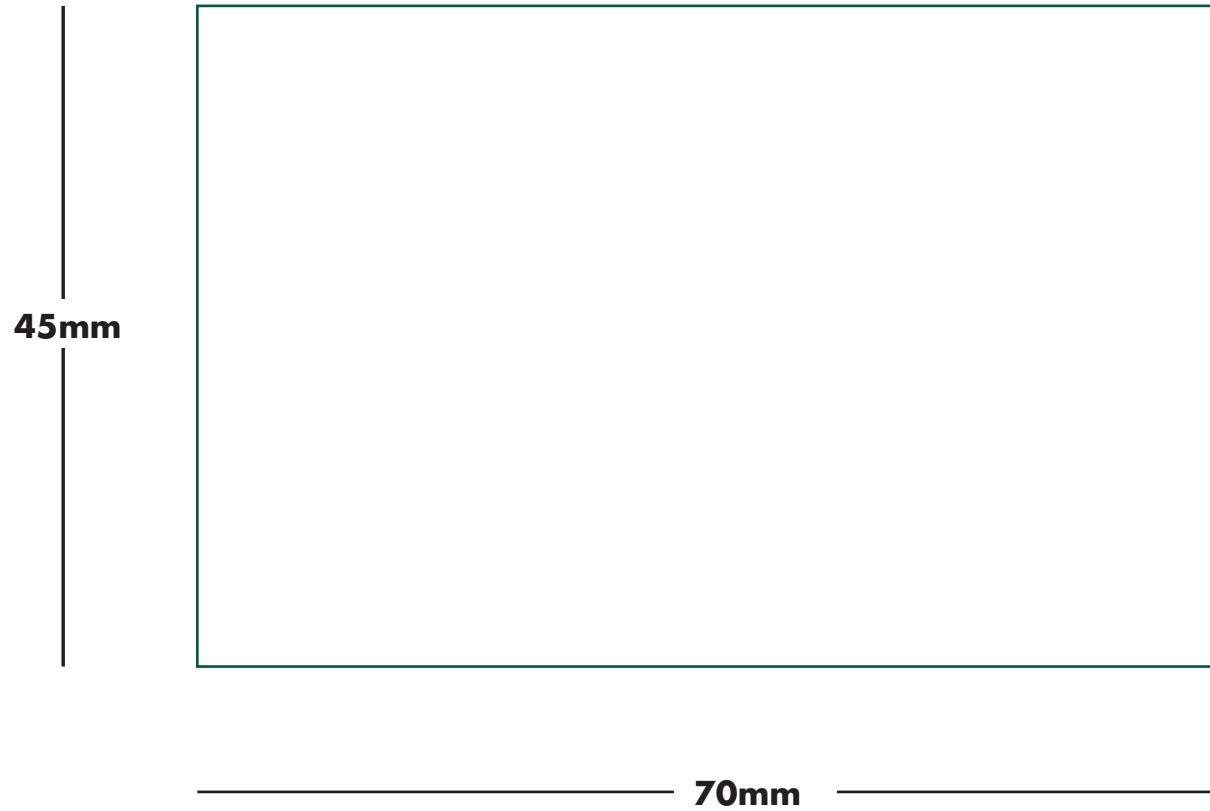

Please note drawings are not to scale

MOULDING: PAR

SIZE: 20mm x 145mm

**TIMBER
CONNECTION**

The pack leaders

Please note drawings are not to scale

MOULDING: PAR

SIZE: 20mm x 218mm

TIMBER
CONNECTION
The pack leaders

Please note drawings are not to scale

TIMBER
CONNECTION
The pack leaders

MOULDING: PAR

SIZE: 45mm x 70mm

Please note drawings are not to scale

MOULDING: PAR

SIZE: 45mm x 95mm

TIMBER
CONNECTION

The pack leaders

Please note drawings are not to scale

MOULDING: PAR

SIZE: 45mm x 145mm

T I M B E R
CONNECTION

The pack leaders

45mm

The pack leaders

MOULDING: PAR

SIZE: 57mm x 70mm

57mm

70mm

Please note drawings are not to scale

MOULDING: PAR

SIZE: 57mm x 95mm