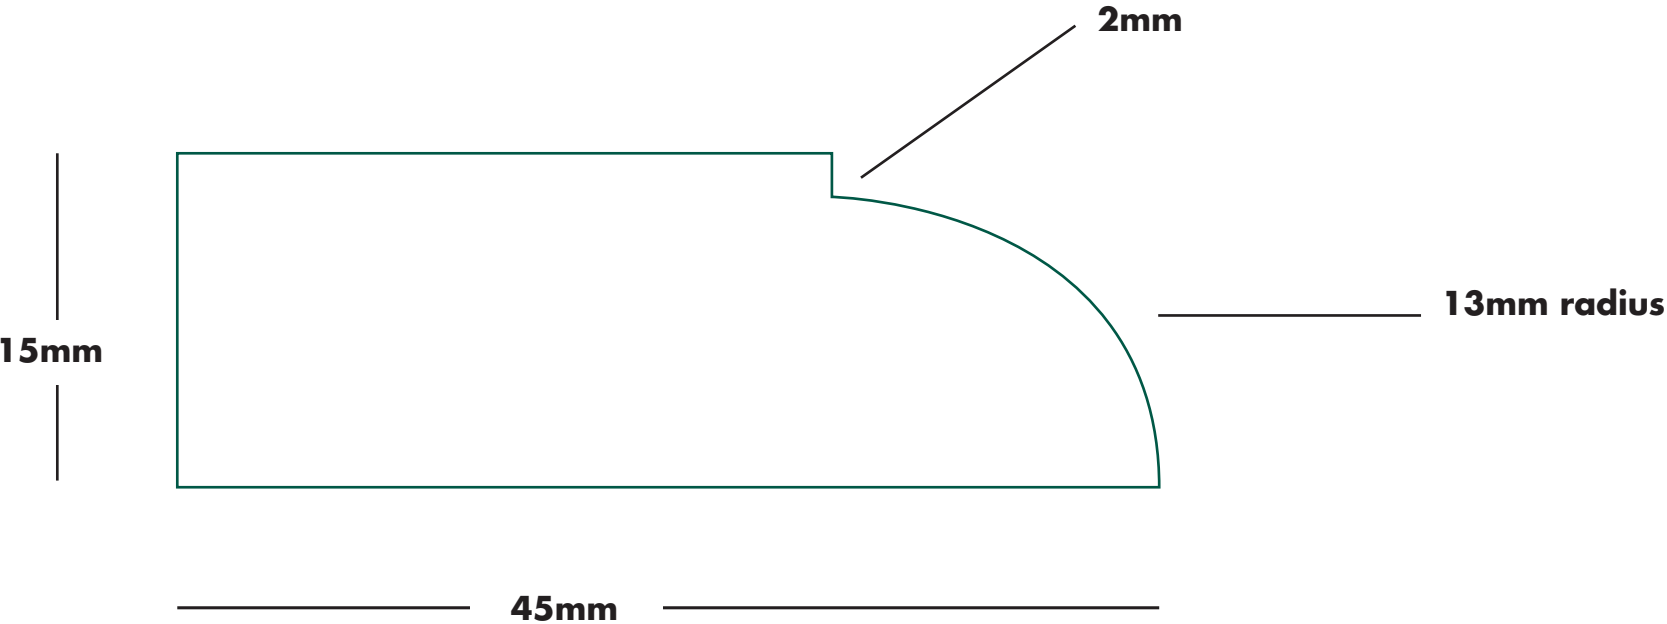

MOULDING: Solid Ovolo

SIZE: 12mm x 34mm

TIMBER
CONNECTION

The pack leaders

Please note drawings are not to scale

MOULDING: Solid Ovolo

SIZE: 15mm x 30mm

TIMBER
CONNECTION
The pack leaders

Please note drawings are not to scale

MOULDING: Solid Ovolo

SIZE: 15mm x 30mm

TIMBER
CONNECTION
The pack leaders

Please note drawings are not to scale