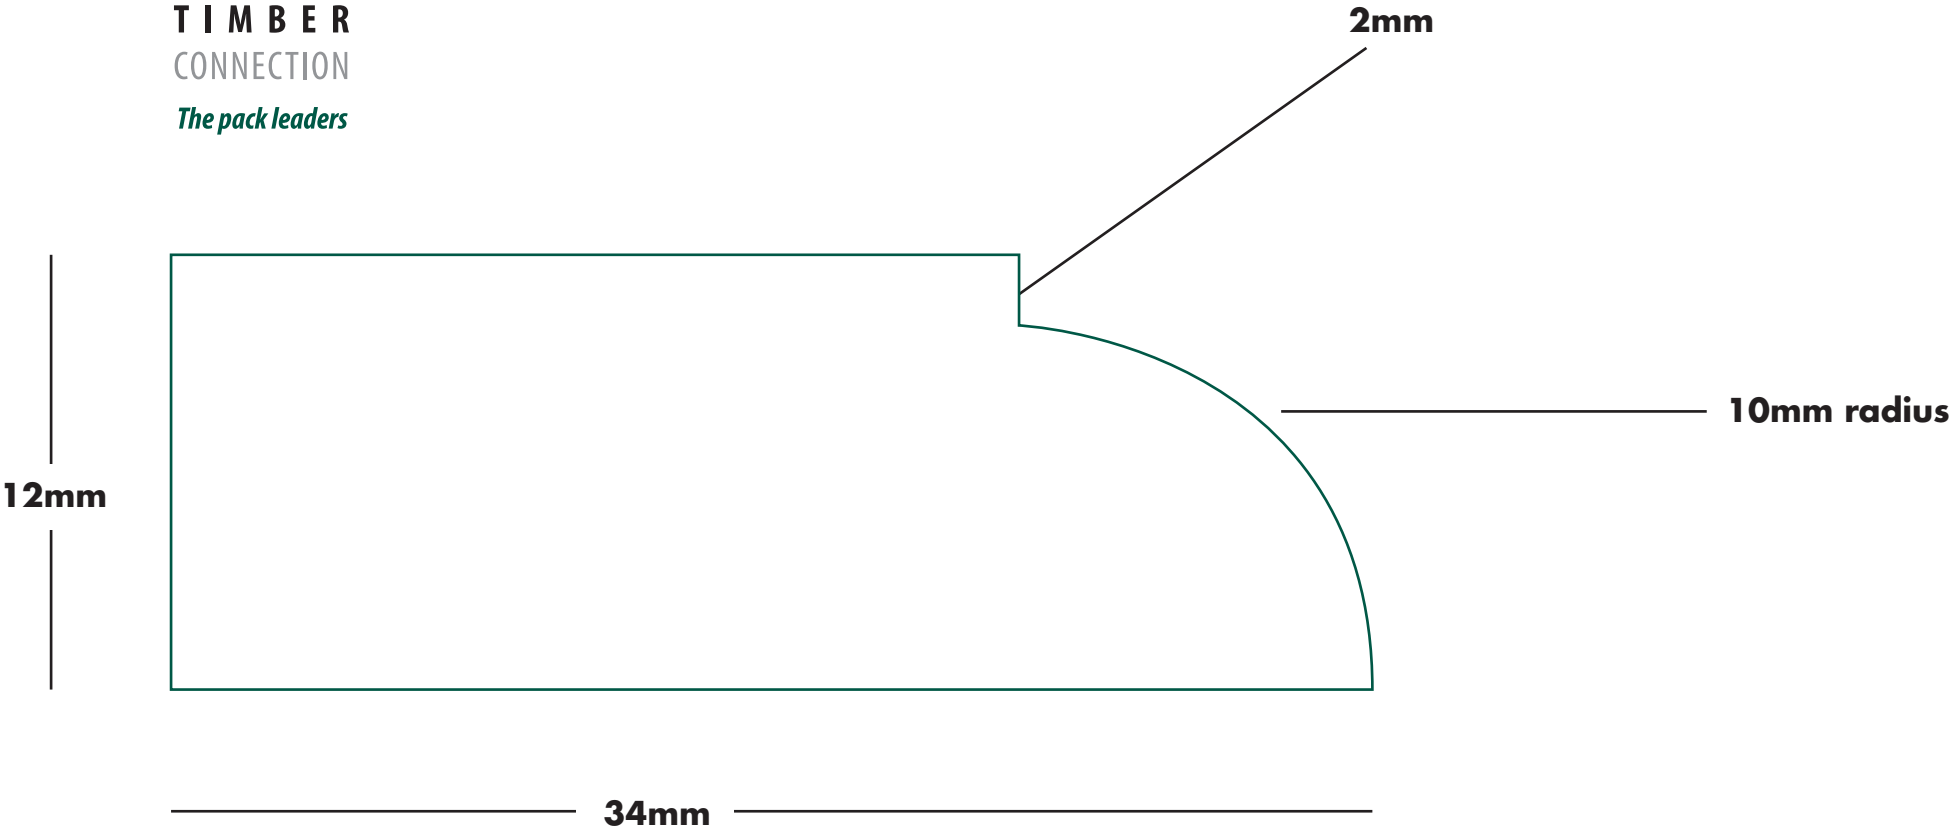

MOULDING: Solid Ovolo

SIZE: 12mm x 34mm

TIMBER
CONNECTION

The pack leaders

Please note drawings are not to scale

MOULDING: Solid Ovolo

SIZE: 15mm x 30mm

TIMBER
CONNECTION
The pack leaders

Please note drawings are not to scale

MOULDING: Solid Ovolo

SIZE: 15mm x 30mm

TIMBER
CONNECTION
The pack leaders

Please note drawings are not to scale