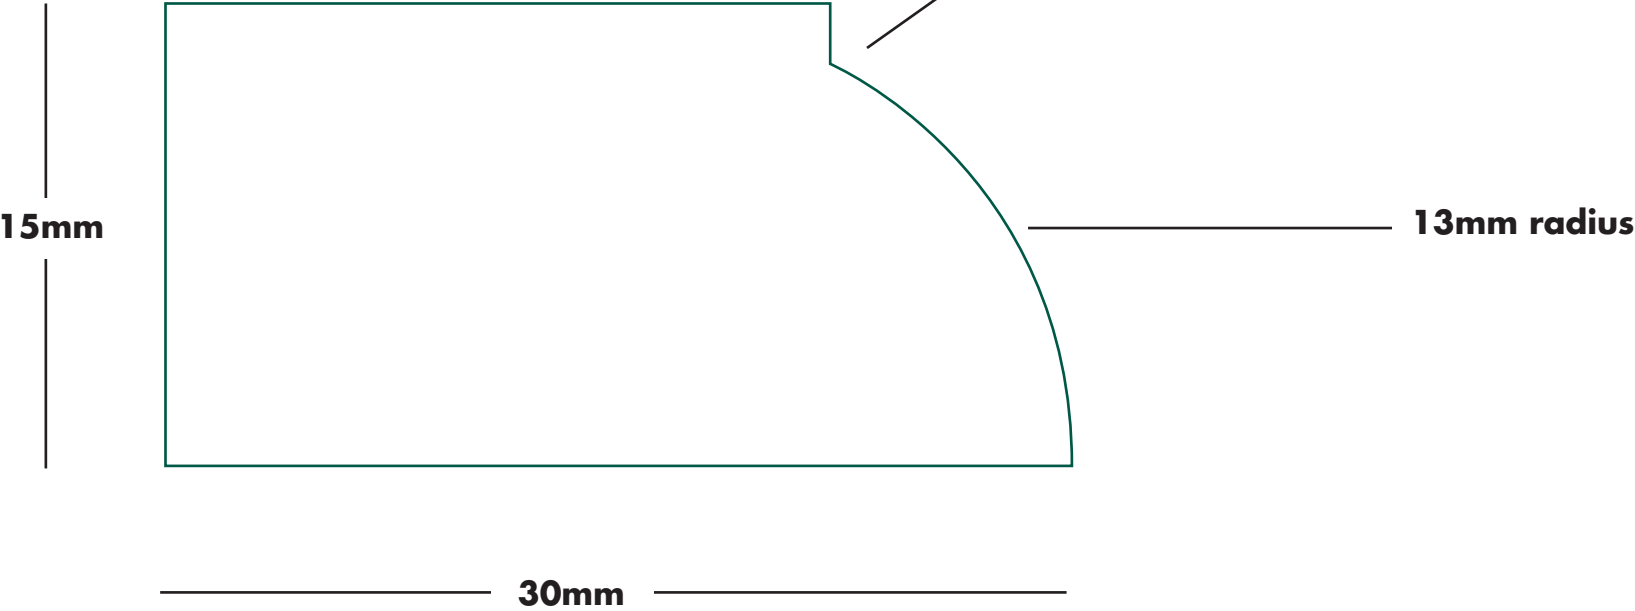

MOULDING: Solid Ovolo

SIZE: 12mm x 34mm

TIMBER
CONNECTION

The pack leaders

Please note drawings are not to scale

MOULDING: Solid Ovolo

SIZE: 15mm x 30mm

TIMBER
CONNECTION
The pack leaders

Please note drawings are not to scale

MOULDING: Solid Ovolo

SIZE: 15mm x 30mm

TIMBER
CONNECTION
The pack leaders

Please note drawings are not to scale