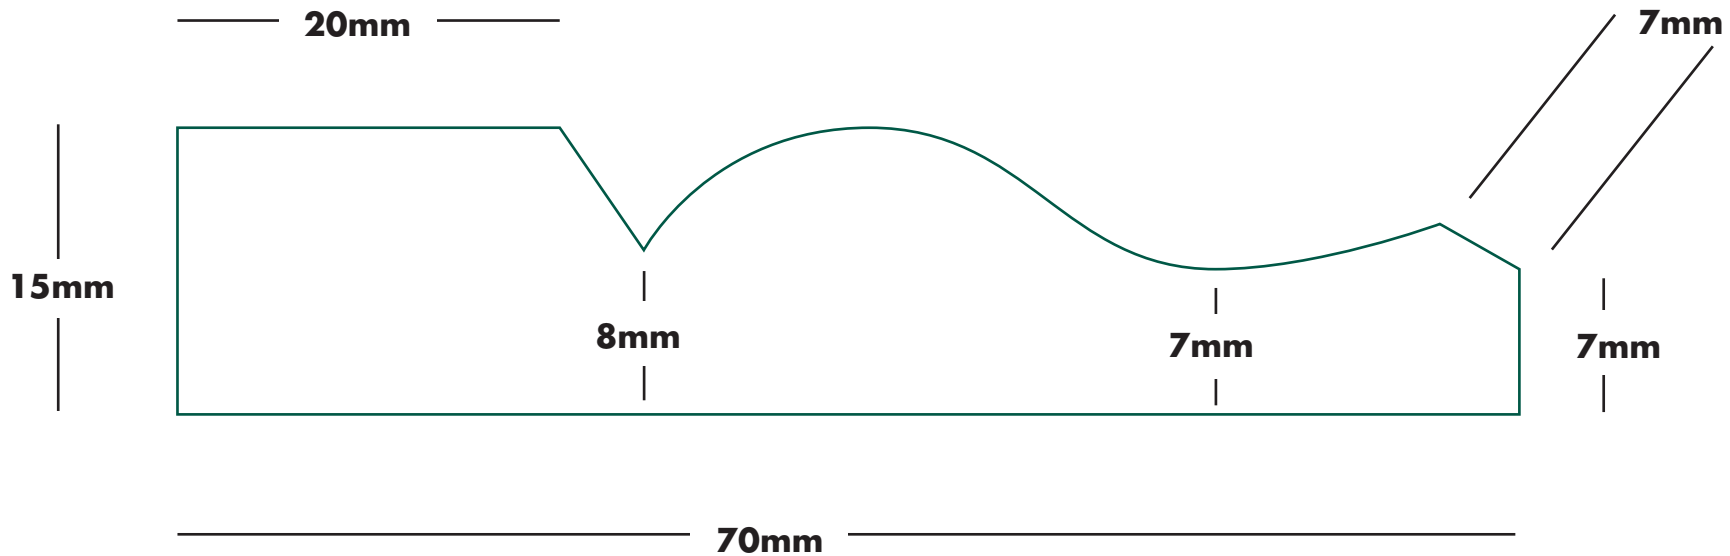

TIMBER
CONNECTION

The pack leaders

MOULDING: OGEE
SIZE: 15mm x 70mm

Please note drawings are not to scale

TIMBER
CONNECTION

The pack leaders

MOULDING: OGEE
SIZE: 15mm x 95mm

Please note drawings are not to scale

TIMBER
CONNECTION

The pack leaders

MOULDING: OGEE
SIZE: 20mm x 145mm

Please note drawings are not to scale