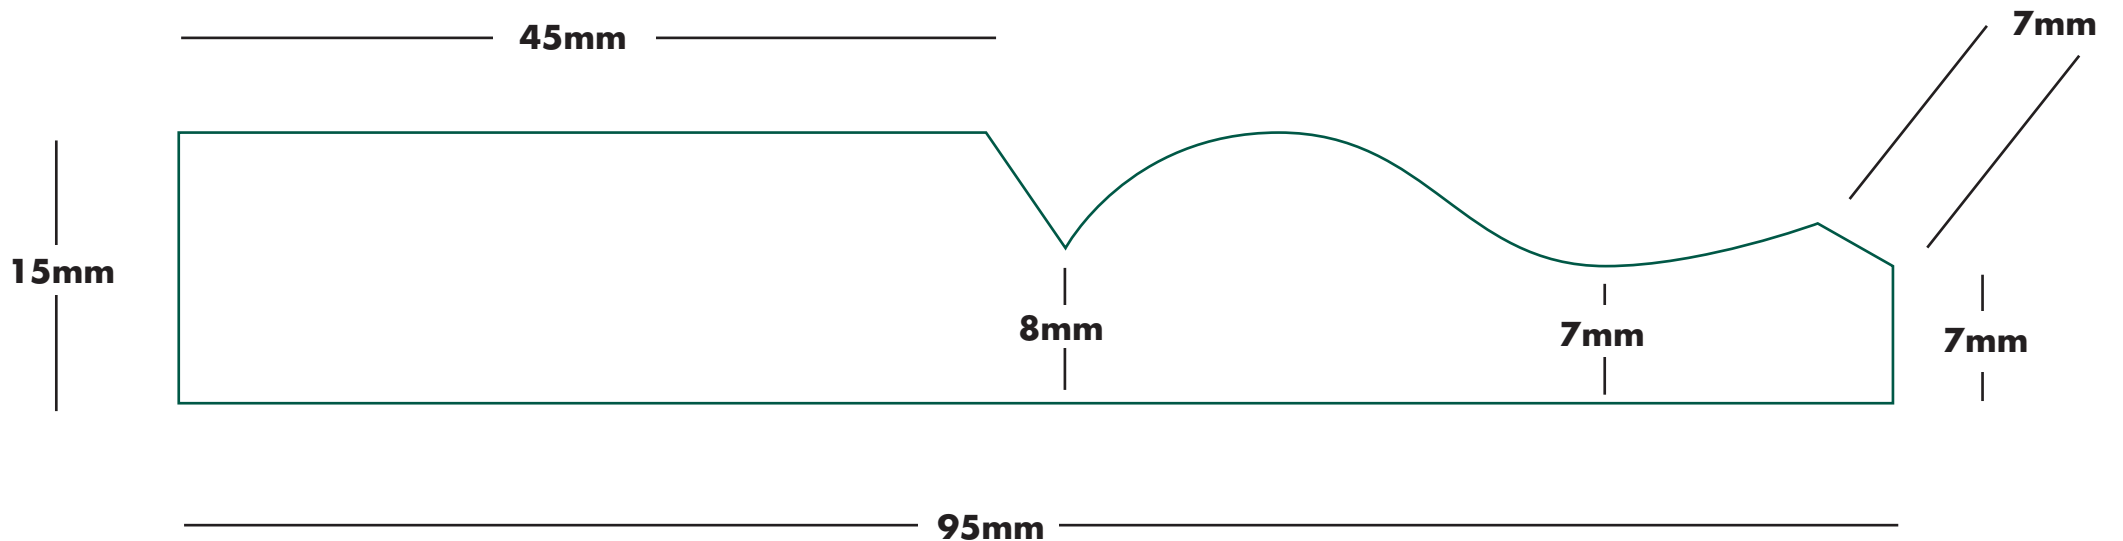

TIMBER
CONNECTION

The pack leaders

MOULDING: OGEE
SIZE: 15mm x 70mm

Please note drawings are not to scale

TIMBER
CONNECTION

The pack leaders

MOULDING: OGEE
SIZE: 15mm x 95mm

Please note drawings are not to scale

TIMBER
CONNECTION

The pack leaders

MOULDING: OGEE
SIZE: 20mm x 145mm

Please note drawings are not to scale