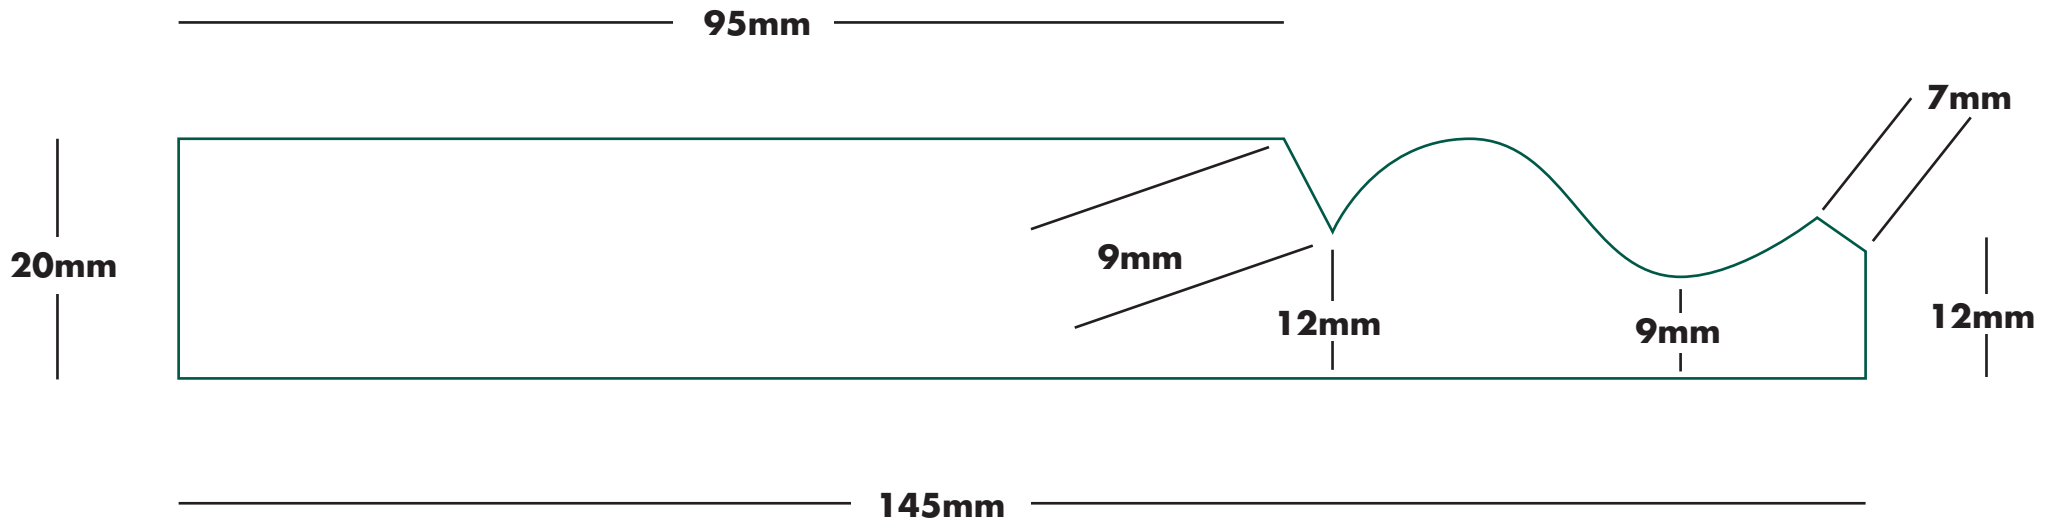

TIMBER
CONNECTION

The pack leaders

MOULDING: OGEE
SIZE: 15mm x 70mm

Please note drawings are not to scale

TIMBER
CONNECTION

The pack leaders

MOULDING: OGEE
SIZE: 15mm x 95mm

Please note drawings are not to scale

TIMBER
CONNECTION

The pack leaders

MOULDING: OGEE
SIZE: 20mm x 145mm

Please note drawings are not to scale