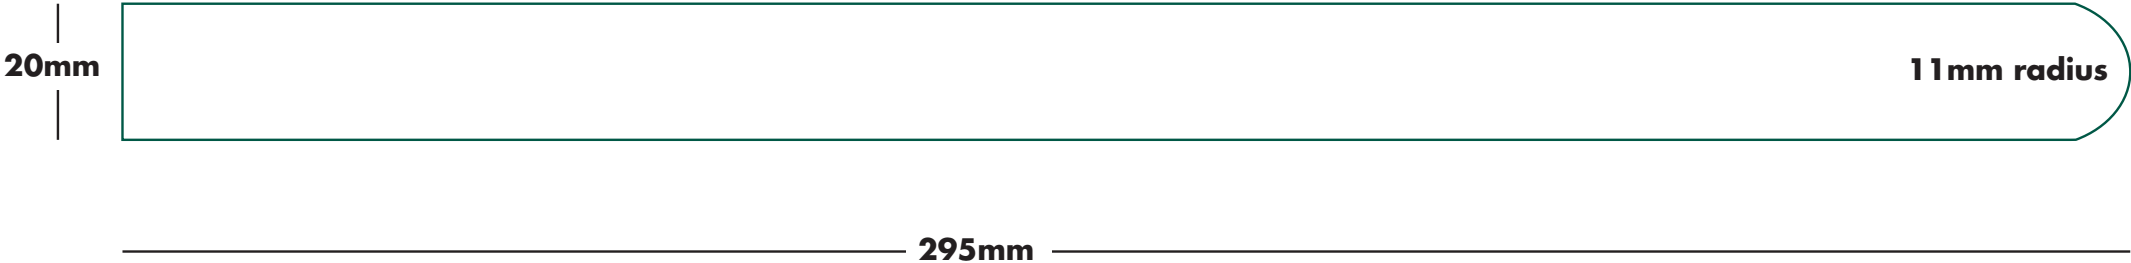

SIZE: 20 x 218mm

TIMBER
CONNECTION
The pack leaders

Please note drawings are not to scale

MOULDING: Nosed Only Window Board

SIZE: 20 x 238mm

TIMBER
CONNECTION
The pack leaders

Please note drawings are not to scale

TIMBER
CONNECTION

The pack leaders

MOULDING: Nosed Only Window Board

SIZE: 20 x 295mm

Please note drawings are not to scale

MOULDING: Nosed Only Window Board

SIZE: 26 x 70mm

TIMBER
CONNECTION