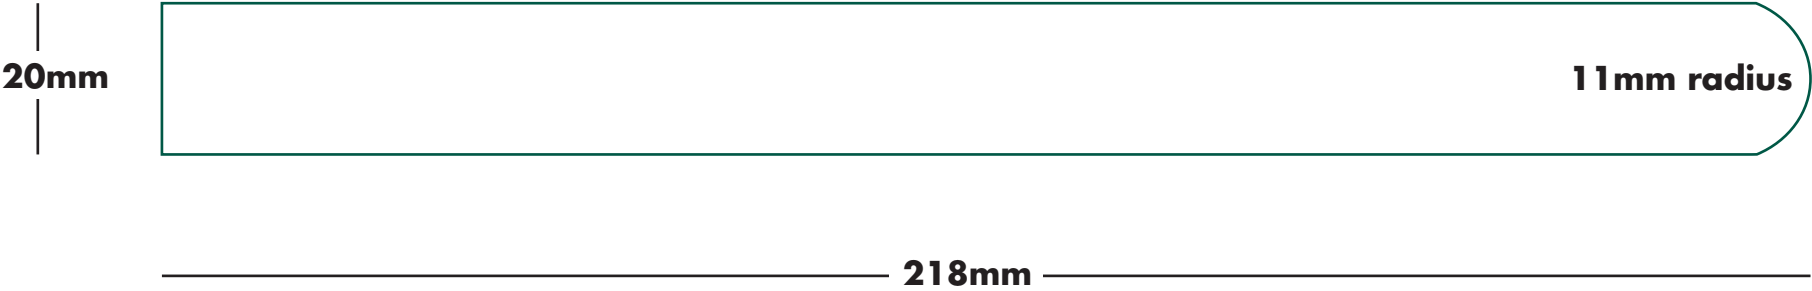

The pack leaders

Please note drawings are not to scale

MOULDING: Nosed Only Window Board

SIZE: 20 x 190mm

TIMBER
CONNECTION
The pack leaders

Please note drawings are not to scale

MOULDING: Nosed Only Window Board

SIZE: 20 x 218mm

TIMBER
CONNECTION
The pack leaders

Please note drawings are not to scale

MOULDING: Nosed Only Window Board

SIZE: 20 x 238mm

TIMBER
CONNECTION
The pack leaders

Please note drawings are not to scale