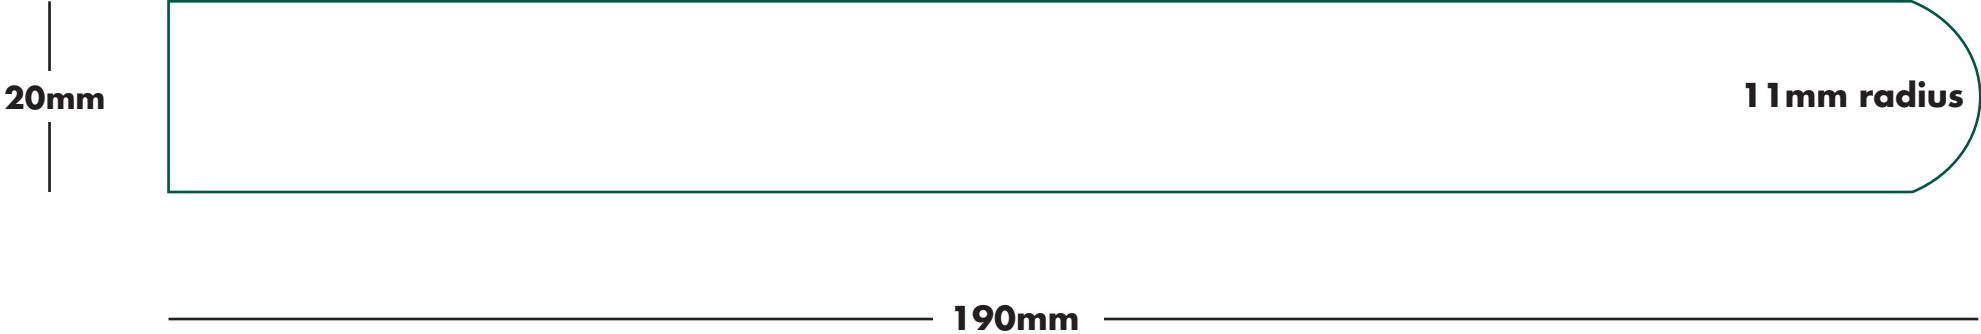

The pack leaders

Please note drawings are not to scale

MOULDING: Nosed Only Window Board

SIZE: 20 x 190mm

TIMBER
CONNECTION
The pack leaders

Please note drawings are not to scale

MOULDING: Nosed Only Window Board

SIZE: 20 x 218mm

TIMBER
CONNECTION
The pack leaders

Please note drawings are not to scale

MOULDING: Nosed Only Window Board

SIZE: 20 x 238mm

TIMBER
CONNECTION
The pack leaders

Please note drawings are not to scale