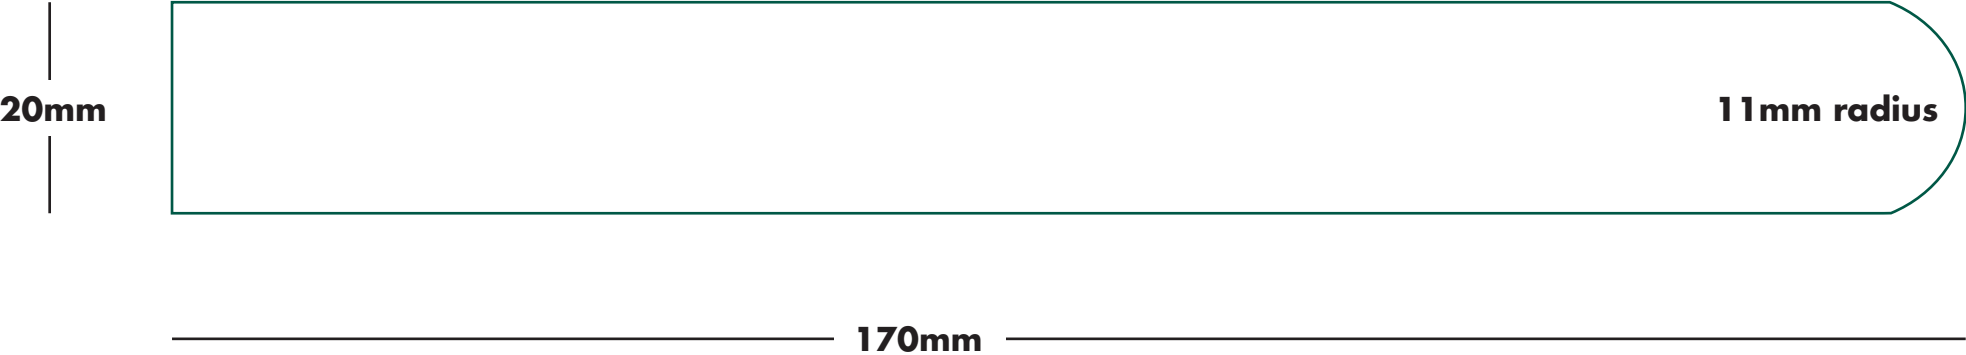

MOULDING: Nosed Only Window Board

SIZE: 20 x 145mm

**TIMBER
CONNECTION**

The pack leaders

Please note drawings are not to scale

MOULDING: Nosed Only Window Board

SIZE: 20 x 170mm

TIMBER
CONNECTION

The pack leaders

Please note drawings are not to scale

MOULDING: Nosed Only Window Board

SIZE: 20 x 190mm

TIMBER
CONNECTION
The pack leaders

Please note drawings are not to scale

MOULDING: Nosed Only Window Board

SIZE: 20 x 218mm

TIMBER
CONNECTION
The pack leaders

Please note drawings are not to scale

MOULDING: Nosed Only Window Board

SIZE: 20 x 238mm

TIMBER
CONNECTION
The pack leaders

Please note drawings are not to scale