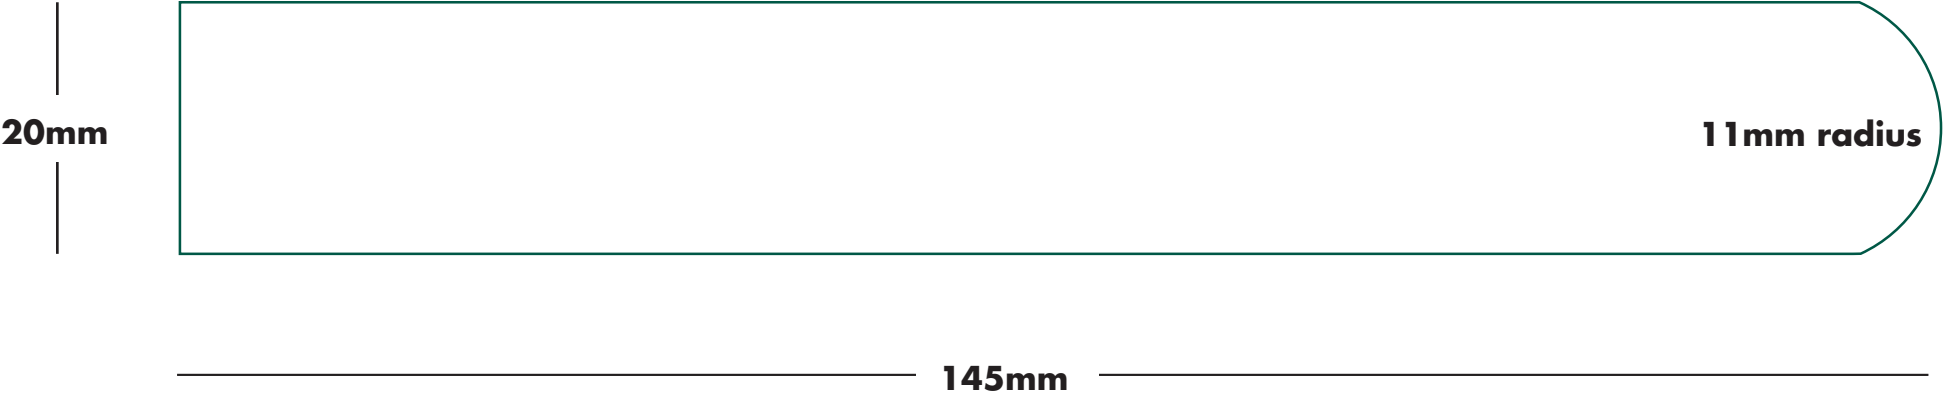

MOULDING: Nosed Only Window Board

SIZE: 20 x 145mm

**TIMBER
CONNECTION**

The pack leaders

Please note drawings are not to scale

MOULDING: Nosed Only Window Board

SIZE: 20 x 170mm

TIMBER
CONNECTION

The pack leaders

Please note drawings are not to scale

MOULDING: Nosed Only Window Board

SIZE: 20 x 190mm

TIMBER
CONNECTION
The pack leaders

Please note drawings are not to scale

MOULDING: Nosed Only Window Board

SIZE: 20 x 218mm

TIMBER
CONNECTION
The pack leaders

Please note drawings are not to scale

MOULDING: Nosed Only Window Board

SIZE: 20 x 238mm

TIMBER
CONNECTION
The pack leaders

Please note drawings are not to scale