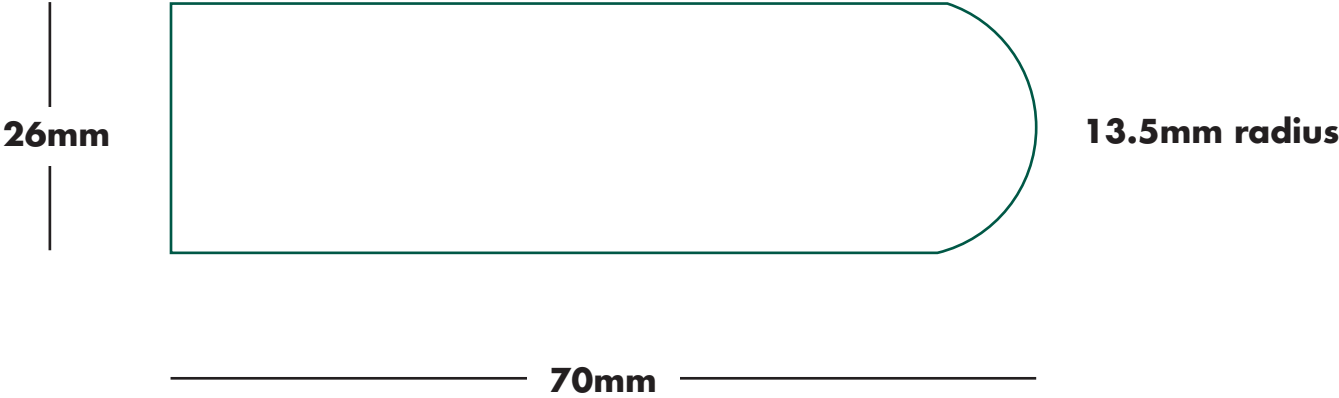

SIZE: 20 x 218mm

TIMBER
CONNECTION
The pack leaders

Please note drawings are not to scale

MOULDING: Nosed Only Window Board

SIZE: 20 x 238mm

TIMBER
CONNECTION
The pack leaders

Please note drawings are not to scale

TIMBER
CONNECTION

The pack leaders

MOULDING: Nosed Only Window Board

SIZE: 20 x 295mm

Please note drawings are not to scale

MOULDING: Nosed Only Window Board

SIZE: 26 x 70mm

TIMBER
CONNECTION

The pack leaders

Please note drawings are not to scale

MOULDING: Nosed Only Window Board

SIZE: 26 x 95mm

TIMBER
CONNECTION
The pack leaders

Please note drawings are not to scale