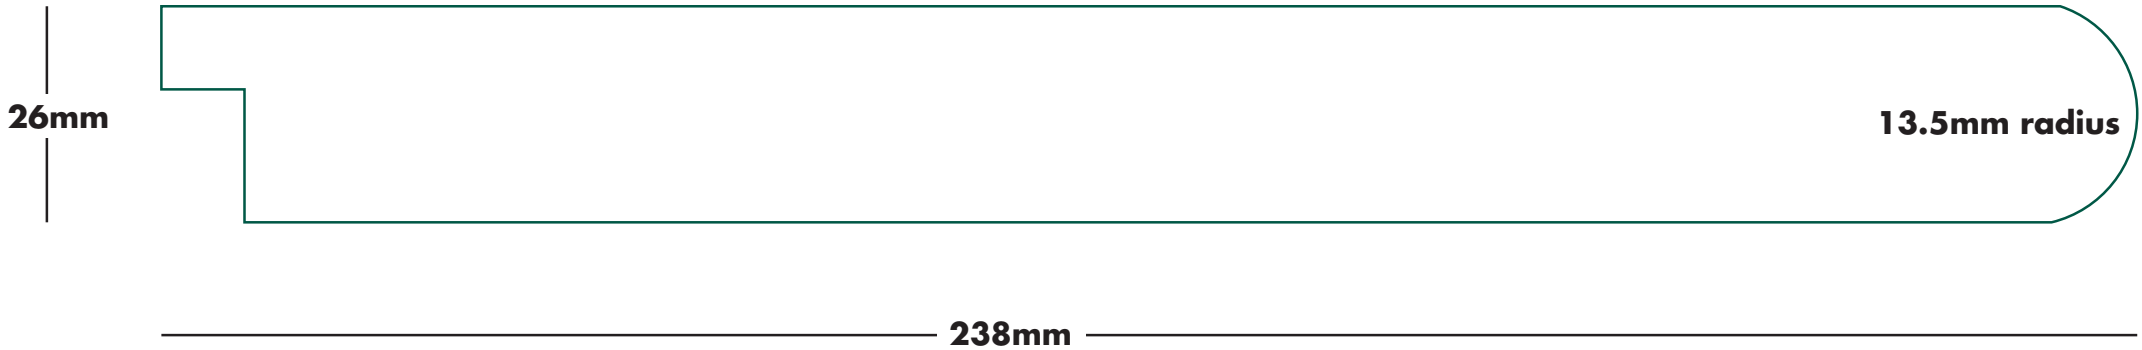

The pack leaders

Please note drawings are not to scale

MOULDING: Nosed & Tongued Window Board

SIZE: 26 x 190mm

TIMBER
CONNECTION
The pack leaders

Please note drawings are not to scale

MOULDING: Nosed & Tongued Window Board

SIZE: 26 x 218mm

TIMBER
CONNECTION
The pack leaders

Please note drawings are not to scale

TIMBER
CONNECTION
The pack leaders

MOULDING: Nosed & Tongued Window Board

SIZE: 26 x 238mm

Please note drawings are not to scale

MOULDING: Nosed & Tongued Window Board

SIZE: 26 x 295mm

TIMBER
CONNECTION

The pack leaders

26mm

13.5mm radius

295mm

Please note drawings are not to scale