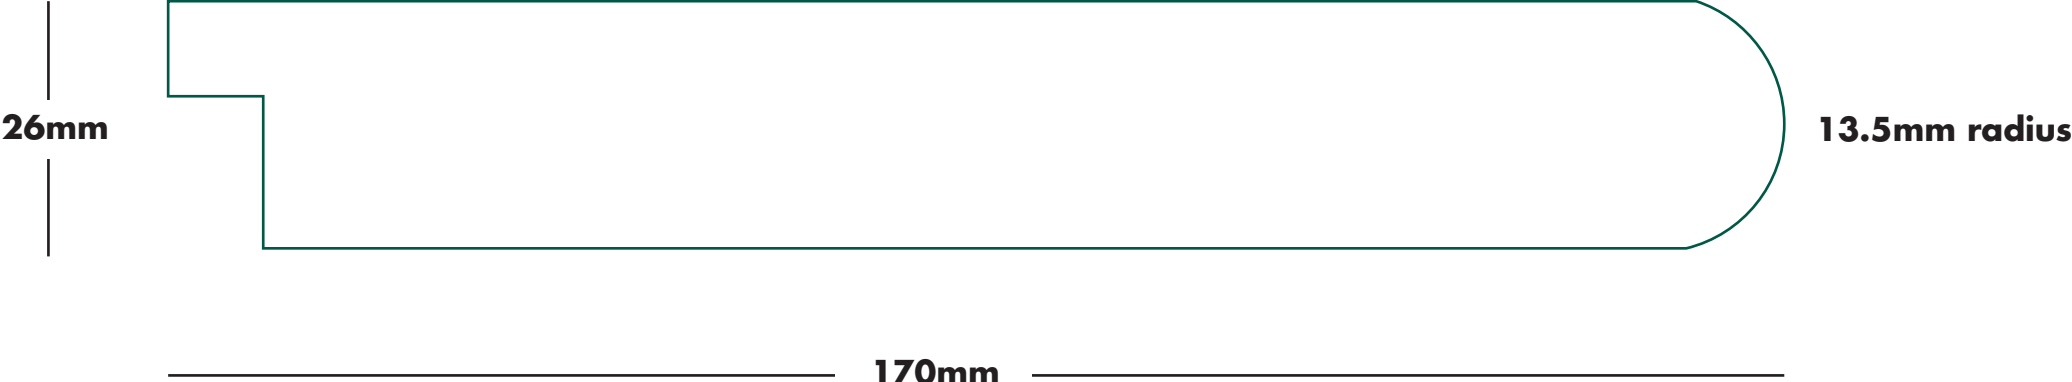

MOULDING: Nosed & Tongued Window Board

SIZE: 26 x 145mm

**TIMBER
CONNECTION**

The pack leaders

Please note drawings are not to scale

MOULDING: Nosed & Tongued Window Board

SIZE: 26 x 170mm

TIMBER
CONNECTION

The pack leaders

Please note drawings are not to scale

MOULDING: Nosed & Tongued Window Board

SIZE: 26 x 190mm

TIMBER
CONNECTION
The pack leaders

Please note drawings are not to scale

MOULDING: Nosed & Tongued Window Board

SIZE: 26 x 218mm

TIMBER
CONNECTION
The pack leaders

Please note drawings are not to scale

TIMBER
CONNECTION
The pack leaders

MOULDING: Nosed & Tongued Window Board

SIZE: 26 x 238mm

Please note drawings are not to scale

MOULDING: Nosed & Tongued Window Board

SIZE: 26 x 295mm

TIMBER
CONNECTION

The pack leaders

26mm

13.5mm radius

295mm

Please note drawings are not to scale