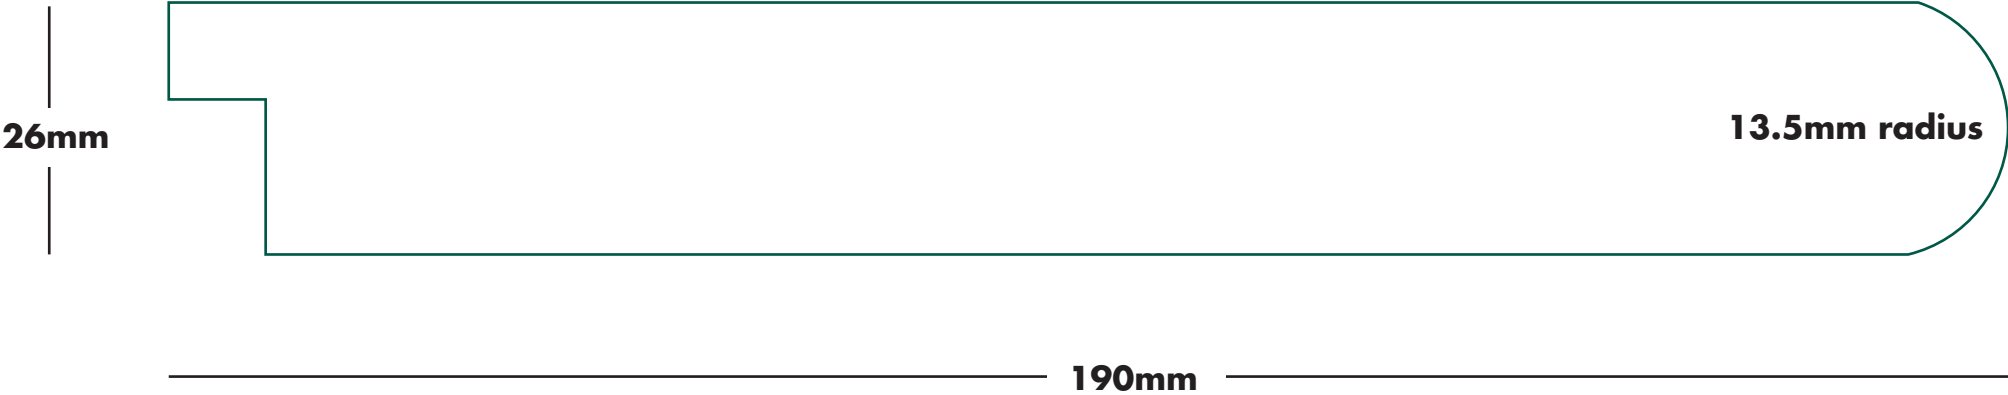

MOULDING: Nosed & Tongued Window Board

SIZE: 26 x 145mm

**TIMBER
CONNECTION**

The pack leaders

Please note drawings are not to scale

MOULDING: Nosed & Tongued Window Board

SIZE: 26 x 170mm

TIMBER
CONNECTION

The pack leaders

Please note drawings are not to scale

MOULDING: Nosed & Tongued Window Board

SIZE: 26 x 190mm

TIMBER
CONNECTION
The pack leaders

Please note drawings are not to scale

MOULDING: Nosed & Tongued Window Board

SIZE: 26 x 218mm

TIMBER
CONNECTION
The pack leaders

Please note drawings are not to scale

TIMBER
CONNECTION
The pack leaders

MOULDING: Nosed & Tongued Window Board

SIZE: 26 x 238mm

Please note drawings are not to scale

MOULDING: Nosed & Tongued Window Board

SIZE: 26 x 295mm

TIMBER
CONNECTION

The pack leaders

26mm

13.5mm radius

295mm

Please note drawings are not to scale