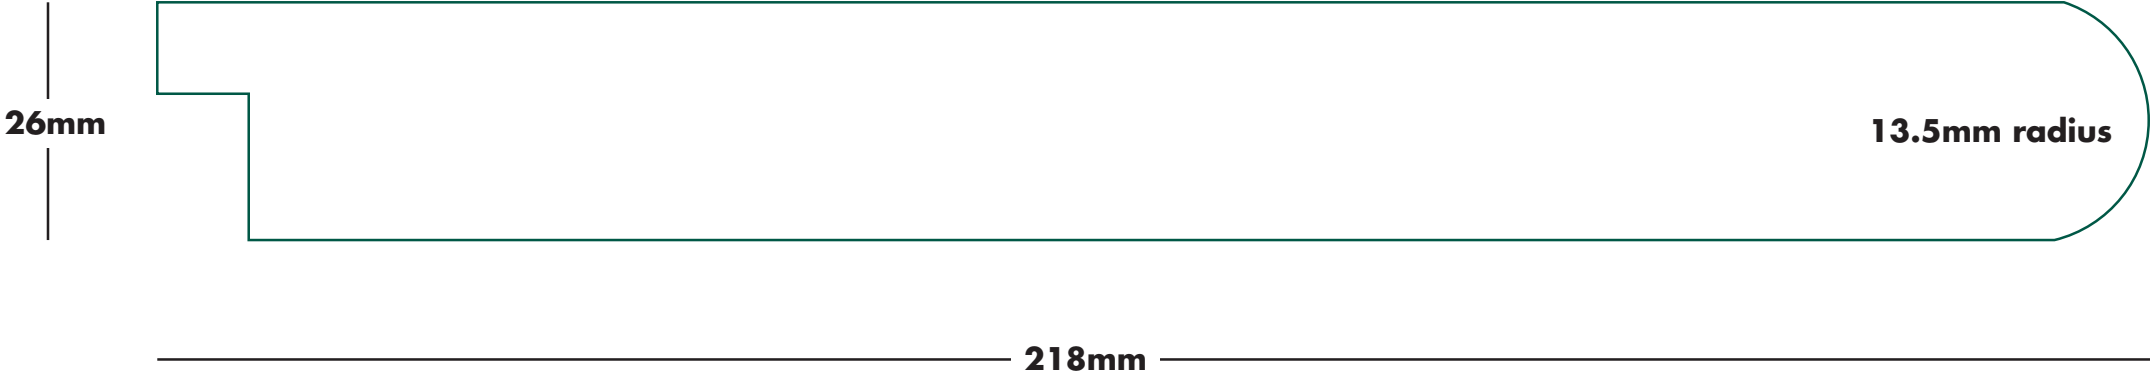

MOULDING: Nosed & Tongued Window Board

SIZE: 26 x 145mm

**TIMBER
CONNECTION**

The pack leaders

Please note drawings are not to scale

MOULDING: Nosed & Tongued Window Board

SIZE: 26 x 170mm

TIMBER
CONNECTION

The pack leaders

Please note drawings are not to scale

MOULDING: Nosed & Tongued Window Board

SIZE: 26 x 190mm

TIMBER
CONNECTION
The pack leaders

Please note drawings are not to scale

MOULDING: Nosed & Tongued Window Board

SIZE: 26 x 218mm

TIMBER
CONNECTION
The pack leaders

Please note drawings are not to scale

TIMBER
CONNECTION
The pack leaders

MOULDING: Nosed & Tongued Window Board

SIZE: 26 x 238mm

Please note drawings are not to scale

MOULDING: Nosed & Tongued Window Board

SIZE: 26 x 295mm

TIMBER
CONNECTION

The pack leaders

26mm

13.5mm radius

295mm

Please note drawings are not to scale