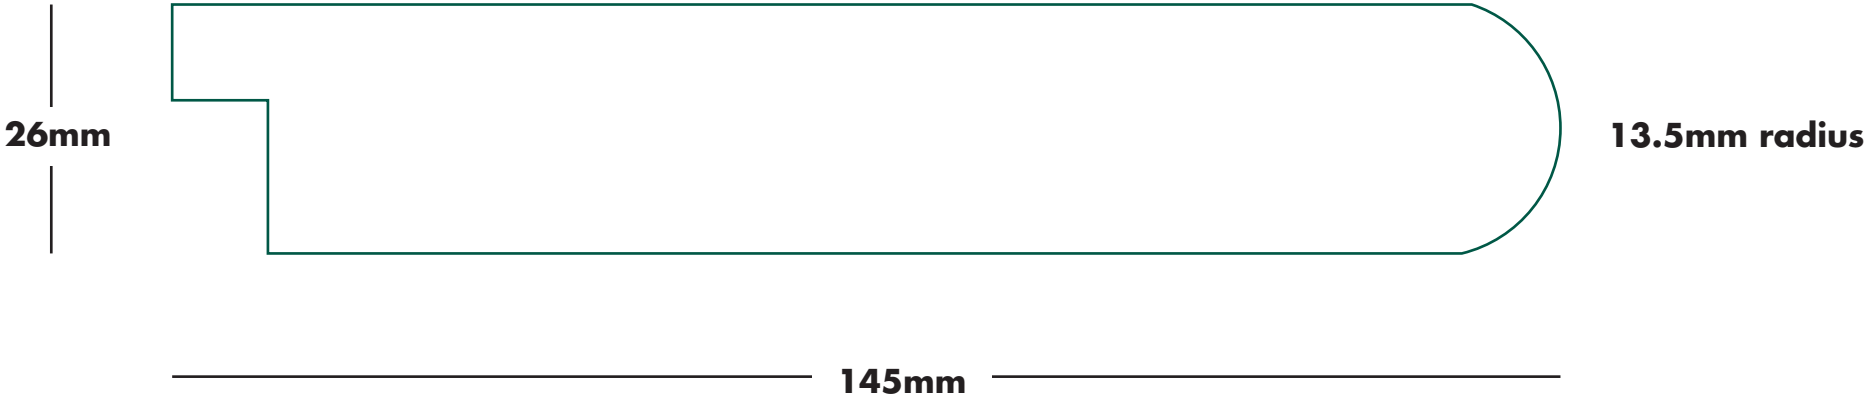

MOULDING: Nosed & Tongued Window Board

SIZE: 26 x 145mm

**TIMBER
CONNECTION**

The pack leaders

Please note drawings are not to scale

MOULDING: Nosed & Tongued Window Board

SIZE: 26 x 170mm

TIMBER
CONNECTION

The pack leaders

Please note drawings are not to scale

MOULDING: Nosed & Tongued Window Board

SIZE: 26 x 190mm

TIMBER
CONNECTION
The pack leaders

Please note drawings are not to scale

MOULDING: Nosed & Tongued Window Board

SIZE: 26 x 218mm

TIMBER
CONNECTION
The pack leaders

Please note drawings are not to scale

TIMBER
CONNECTION
The pack leaders

MOULDING: Nosed & Tongued Window Board

SIZE: 26 x 238mm

Please note drawings are not to scale

MOULDING: Nosed & Tongued Window Board

SIZE: 26 x 295mm

TIMBER
CONNECTION

The pack leaders

26mm

13.5mm radius

295mm

Please note drawings are not to scale