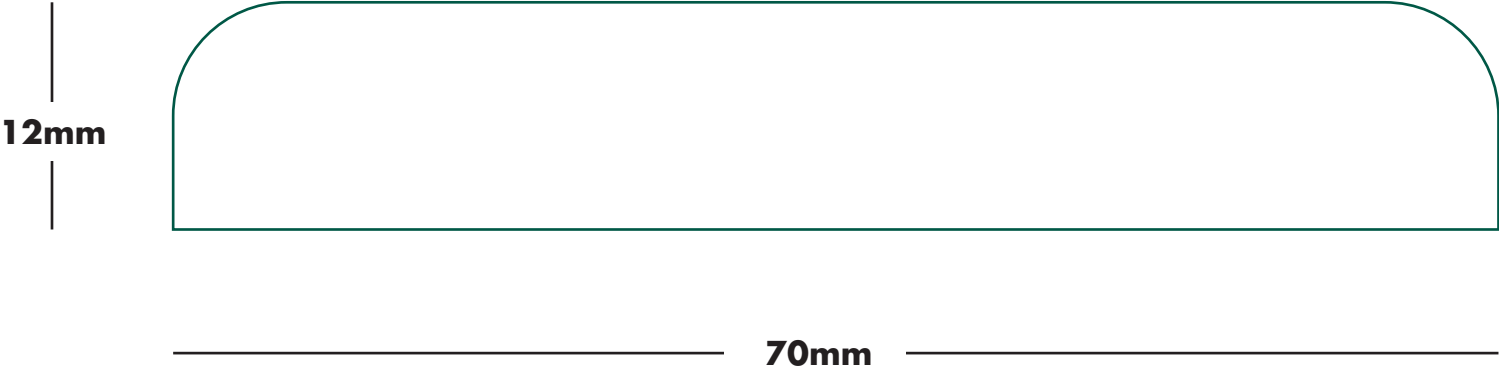

**MOULDING:** Lining R2A

**SIZE:** 12mm x 70mm

**T I M B E R**  
CONNECTION

*The pack leaders*

**Please note drawings are not to scale**