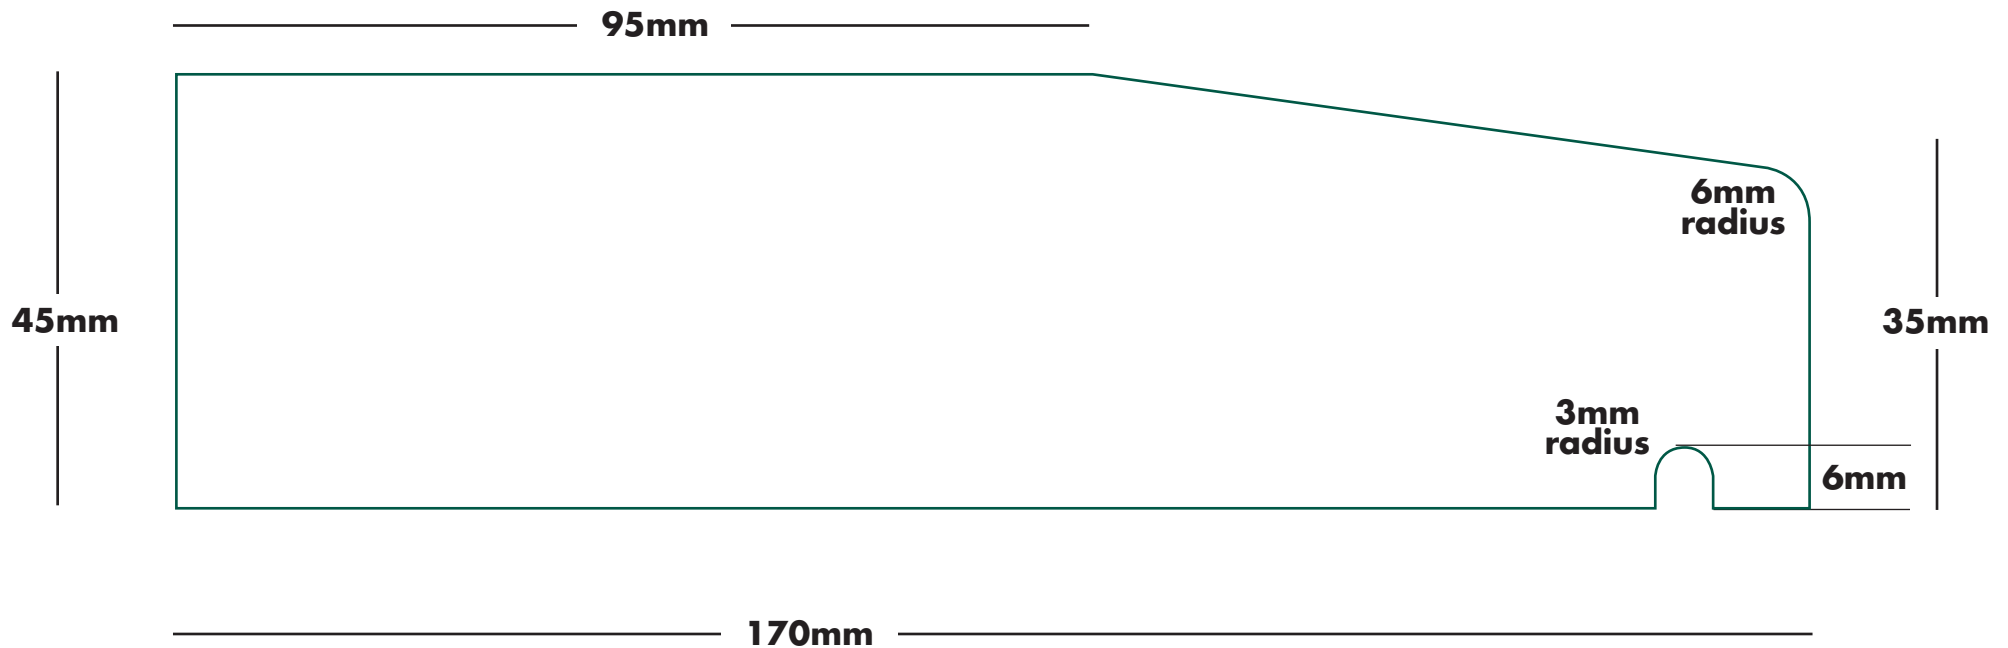

**MOULDING:** FLAT CILL

**SIZE:** 45mm x 145mm

**TIMBER**  
CONNECTION

*The pack leaders*

Please note drawings are not to scale

**MOULDING:** FLAT CILL

**SIZE:** 45mm x 170mm

**TIMBER**  
CONNECTION

*The pack leaders*

**Please note drawings are not to scale**