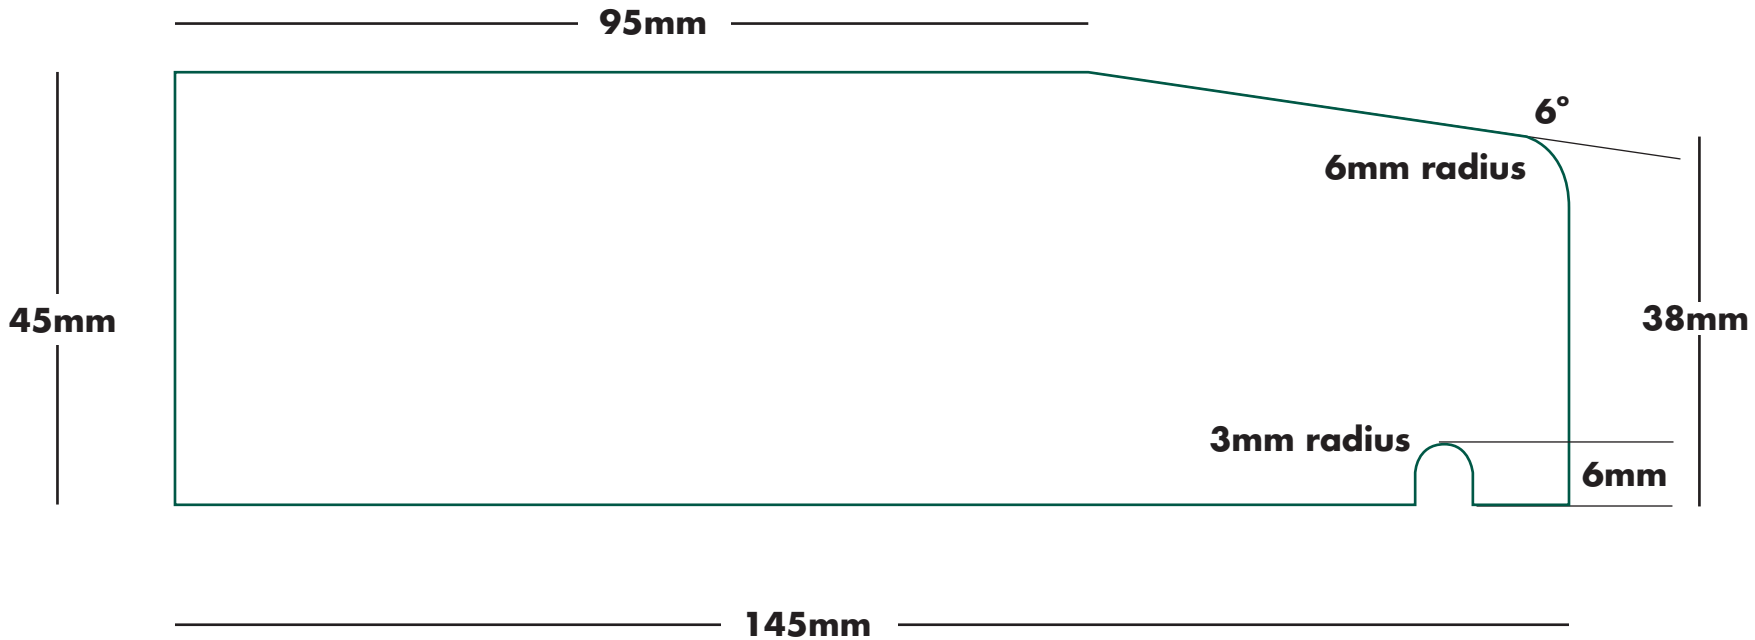

**MOULDING:** FLAT CILL

**SIZE:** 45mm x 145mm

**TIMBER**  
CONNECTION

*The pack leaders*

Please note drawings are not to scale

**MOULDING:** FLAT CILL

**SIZE:** 45mm x 170mm

**TIMBER**  
CONNECTION

*The pack leaders*

**Please note drawings are not to scale**