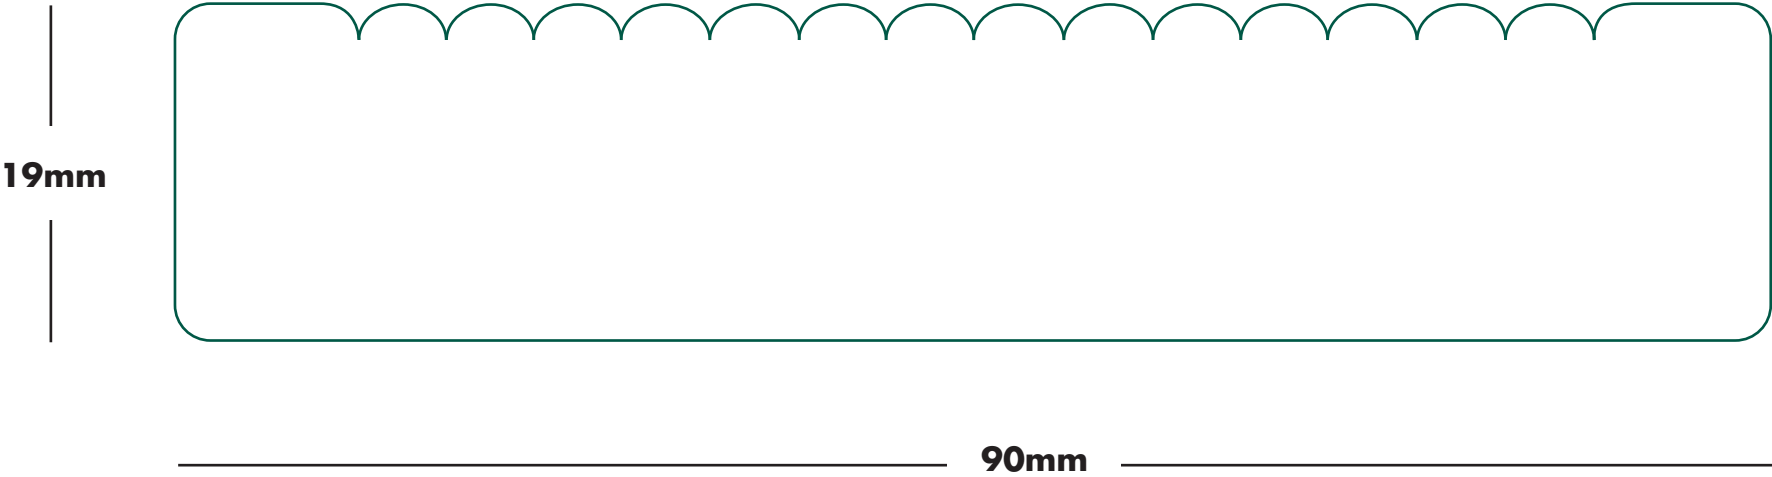

**MOULDING:** Decking Profile

**SIZE:** 19 x 90mm

**TIMBER  
CONNECTION**

*The pack leaders*

**Please note drawings are not to scale**

**MOULDING:** Reversible Profile 8 Grooves & 24 Reeds

**SIZE:** 21 x 145mm

**TIMBER  
CONNECTION**

*The pack leaders*

Please note drawings are not to scale

**MOULDING:** Smooth 2 Faces

**SIZE:** 21 x 145mm

**TIMBER  
CONNECTION**

*The pack leaders*

**Please note drawings are not to scale**

**MOULDING:** Smooth 1 Face / Castle Reverse

**SIZE:** 21 x 145mm

**TIMBER**  
CONNECTION

*The pack leaders*

Please note drawings are not to scale

**MOULDING:** Reversible Profile 8 Grooves & 24 Reeds

**SIZE:** 28 x 145mm