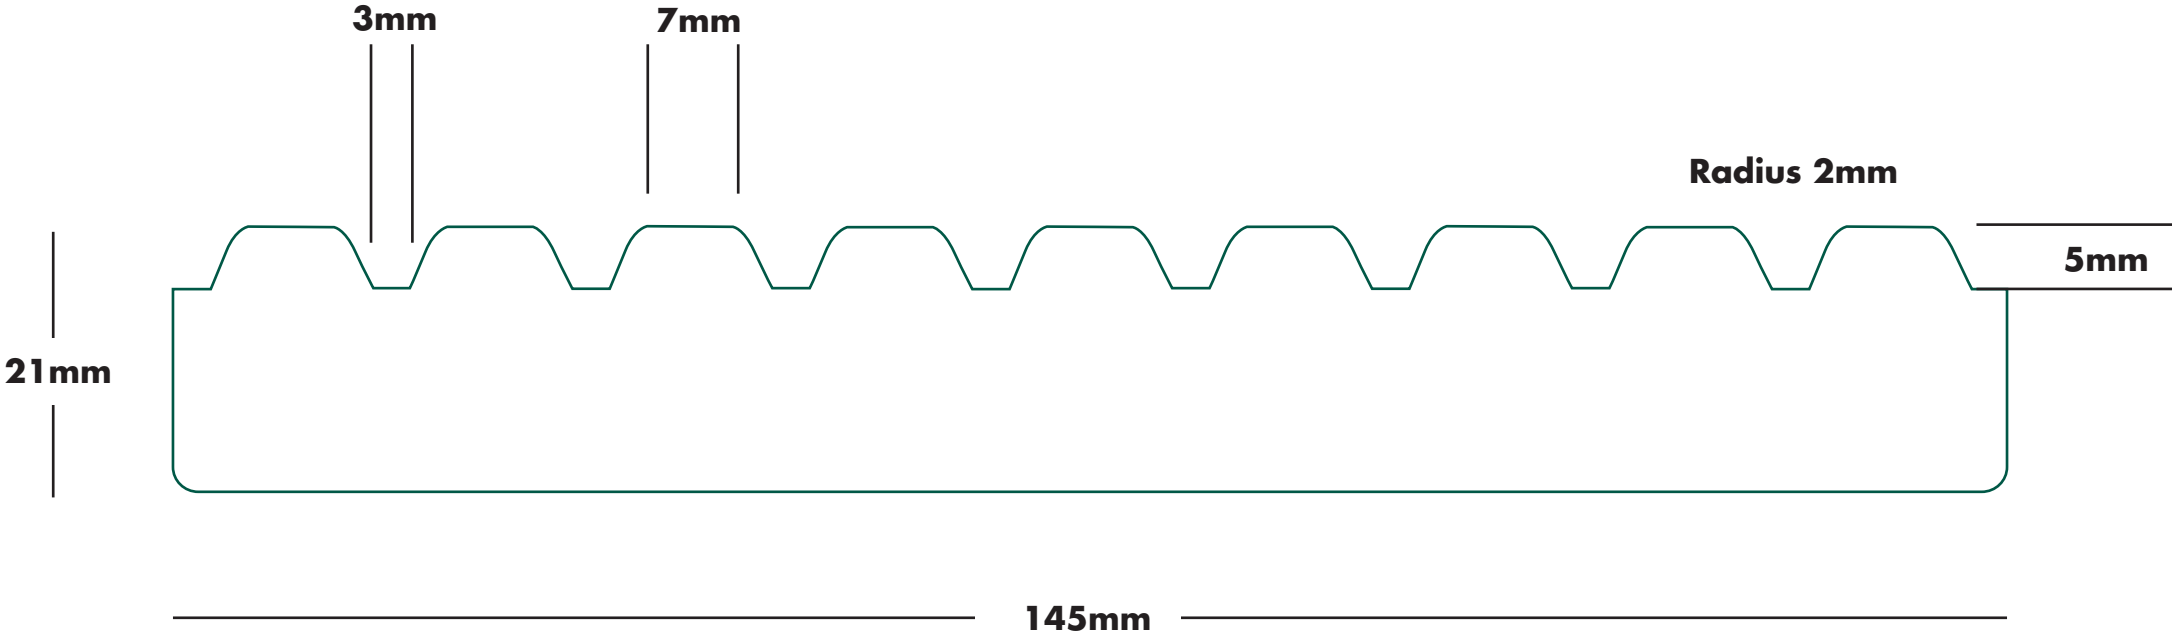

**MOULDING:** Decking Profile

**SIZE:** 19 x 90mm

**TIMBER  
CONNECTION**

*The pack leaders*

**Please note drawings are not to scale**

**MOULDING:** Reversible Profile 8 Grooves & 24 Reeds

**SIZE:** 21 x 145mm

**TIMBER  
CONNECTION**

*The pack leaders*

Please note drawings are not to scale

**MOULDING:** Smooth 2 Faces

**SIZE:** 21 x 145mm

**TIMBER  
CONNECTION**

*The pack leaders*

**Please note drawings are not to scale**

**MOULDING:** Smooth 1 Face / Castle Reverse

**SIZE:** 21 x 145mm

**TIMBER**  
CONNECTION

*The pack leaders*

Please note drawings are not to scale

**MOULDING:** Reversible Profile 8 Grooves & 24 Reeds

**SIZE:** 28 x 145mm

**TIMBER CONNECTION**

*The pack leaders*

Please note drawings are not to scale