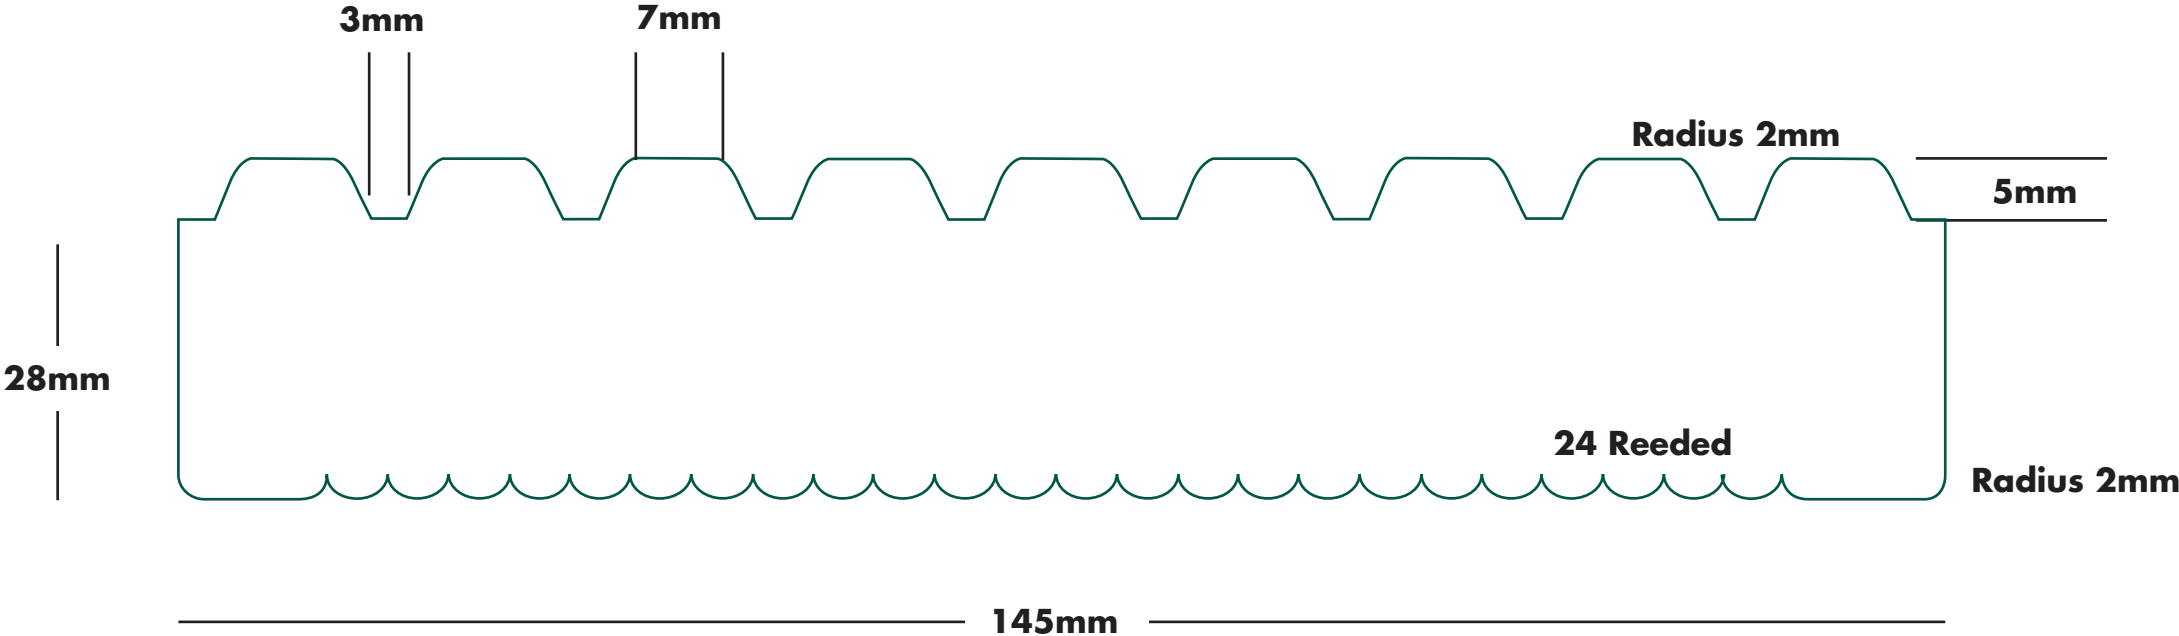

**MOULDING:** Decking Profile

**SIZE:** 19 x 90mm

**TIMBER  
CONNECTION**

*The pack leaders*

**Please note drawings are not to scale**

**MOULDING:** Reversible Profile 8 Grooves & 24 Reeds

**SIZE:** 21 x 145mm

**TIMBER  
CONNECTION**

*The pack leaders*

Please note drawings are not to scale

**MOULDING:** Smooth 2 Faces

**SIZE:** 21 x 145mm

**TIMBER  
CONNECTION**

*The pack leaders*

**Please note drawings are not to scale**

**MOULDING:** Smooth 1 Face / Castle Reverse

**SIZE:** 21 x 145mm

**TIMBER**  
CONNECTION

*The pack leaders*

Please note drawings are not to scale

**MOULDING:** Reversible Profile 8 Grooves & 24 Reeds

**SIZE:** 28 x 145mm

**TIMBER CONNECTION**

*The pack leaders*

Please note drawings are not to scale