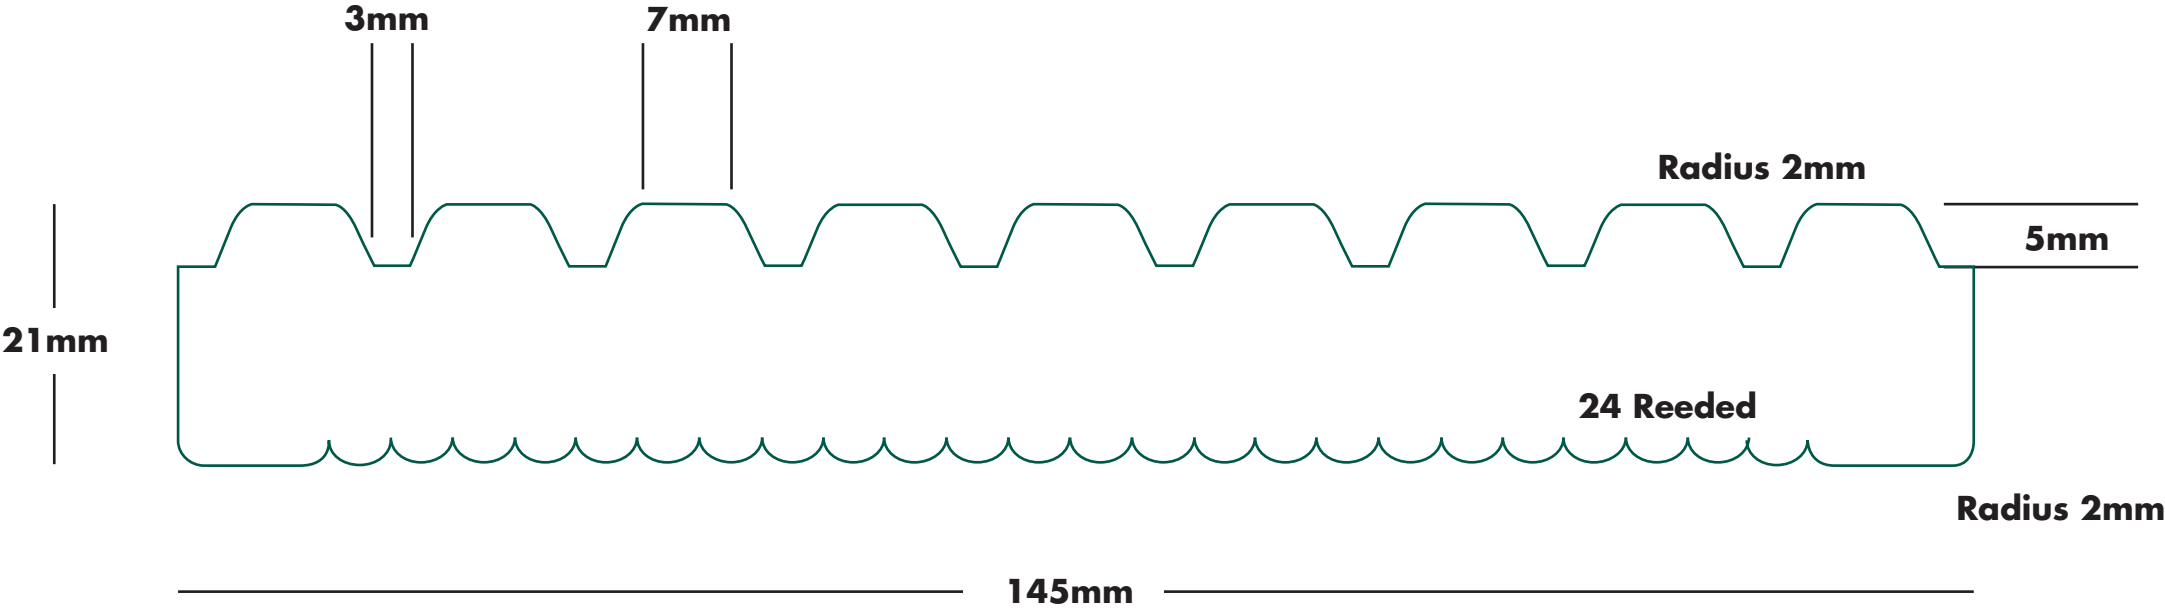

**MOULDING:** Decking Profile

**SIZE:** 19 x 90mm

**TIMBER  
CONNECTION**

*The pack leaders*

**Please note drawings are not to scale**

**MOULDING:** Reversible Profile 8 Grooves & 24 Reeds

**SIZE:** 21 x 145mm

**TIMBER  
CONNECTION**

*The pack leaders*

Please note drawings are not to scale

**MOULDING:** Smooth 2 Faces

**SIZE:** 21 x 145mm

**TIMBER  
CONNECTION**

*The pack leaders*

**Please note drawings are not to scale**

**MOULDING:** Smooth 1 Face / Castle Reverse

**SIZE:** 21 x 145mm

**TIMBER**  
CONNECTION

*The pack leaders*

Please note drawings are not to scale

**MOULDING:** Reversible Profile 8 Grooves & 24 Reeds

**SIZE:** 28 x 145mm

**TIMBER CONNECTION**

*The pack leaders*

Please note drawings are not to scale