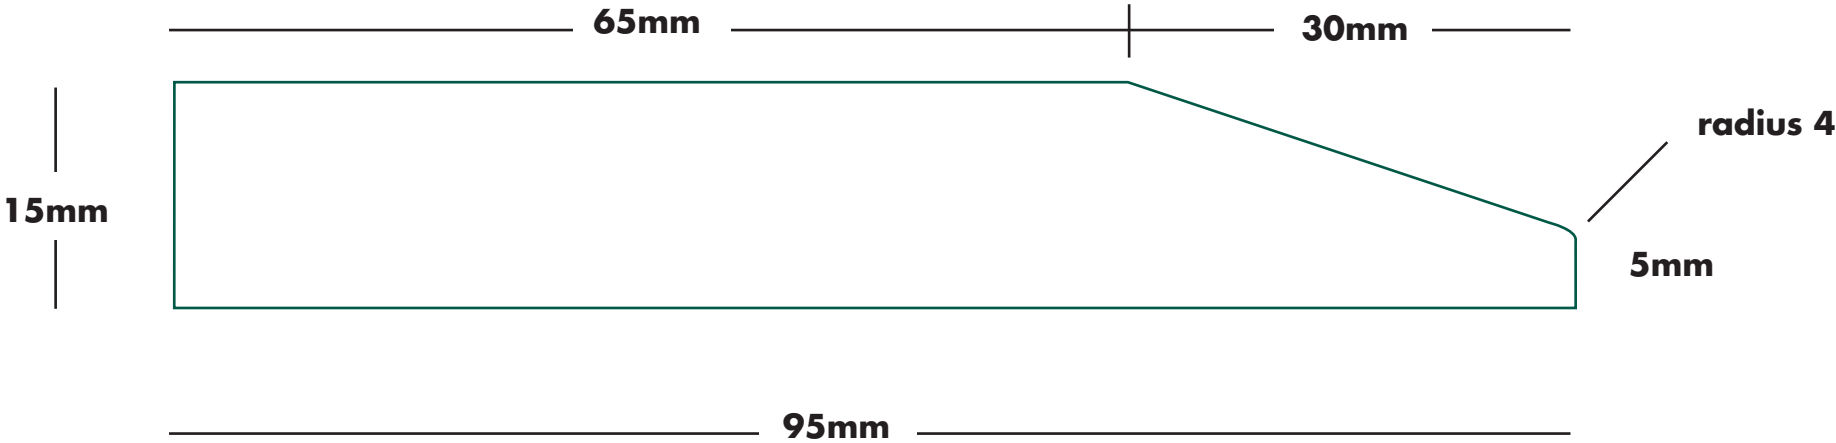

MOULDING: Chamfered Architrave

SIZE: 15mm x 70mm x 7ft up

TIMBER
CONNECTION

The pack leaders

Please note drawings are not to scale

MOULDING: Chamfered Architrave

SIZE: 15mm x 95mm x 7ft up

TIMBER
CONNECTION

The pack leaders

Please note drawings are not to scale