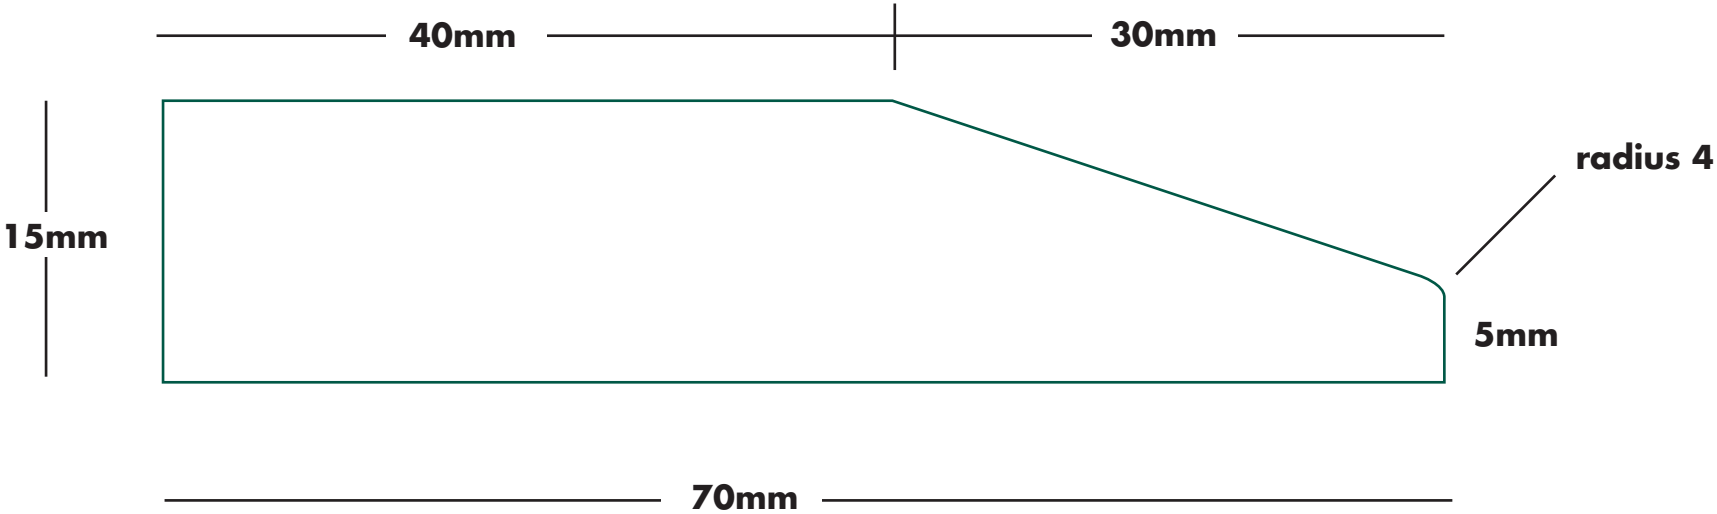

MOULDING: Chamfered Architrave

SIZE: 15mm x 70mm x 7ft up

TIMBER
CONNECTION

The pack leaders

Please note drawings are not to scale

MOULDING: Chamfered Architrave

SIZE: 15mm x 95mm x 7ft up

TIMBER
CONNECTION

The pack leaders

Please note drawings are not to scale